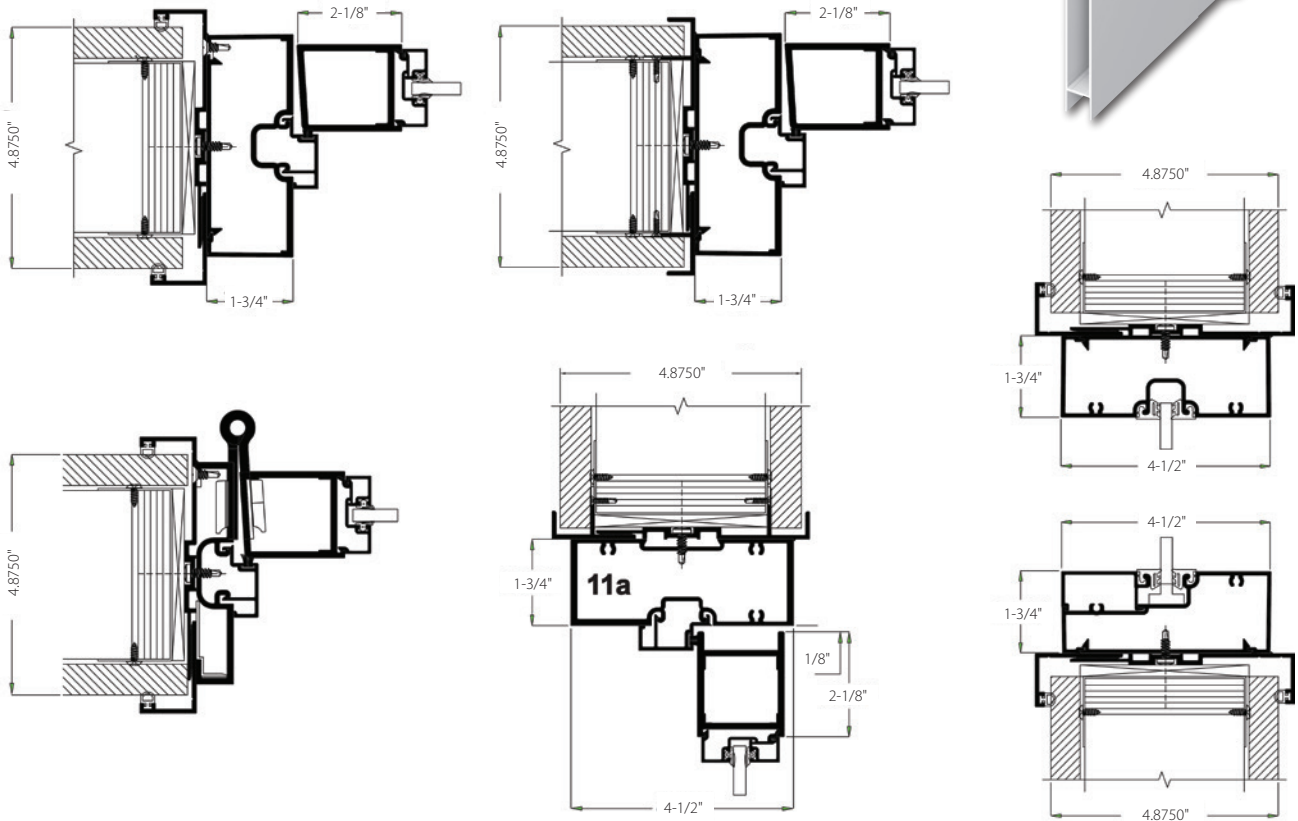

**Standard Narrow
Stile Entrances**

**200 Series
Curtainwall**

**ALSO
USED
WITH**

TUBELITE[®]
DEPENDABLE

LEADERS IN ECO-EFFICIENT STOREFRONT,
CURTAINWALL AND ENTRANCE SYSTEMS

INT45

Storefront 4-1/2" Interior Flush Glaze Framing

System Features & Expected Performance

- Easy Installation - perimeter trim is pre-applied to one side of the frame to position the system in the opening.
- Specialized adapters allow frames to be installed before or after drywalling.
- Uses standard swing doors and hardware.
- Door frames have standard packages without thresholds.
- Gaskets are available in Black or Grey colors.
- Extruded parts are stocked in Dark Bronze or Clear anodized finishes.
- Glass thickness = 1/4", 5/16", 3/8", and 1/2".
- Recycled aluminum extrusion option.