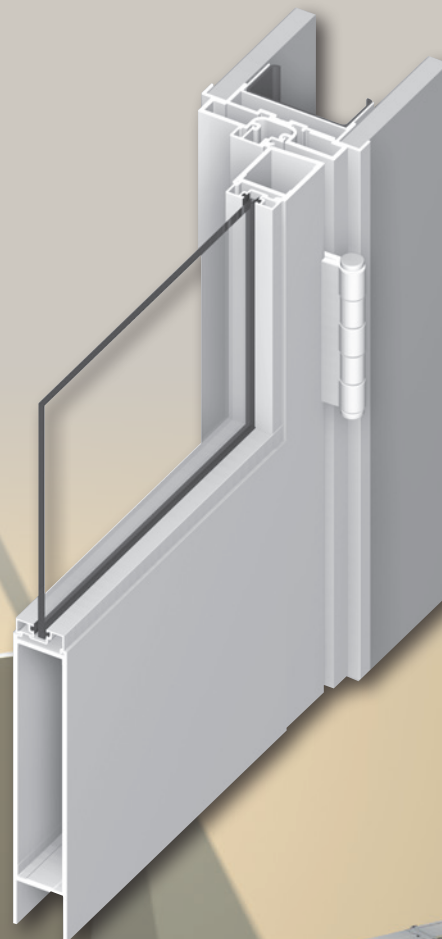

INT45

INT45 Interior Flush Glaze Framing allows easy incorporation of standard aluminum storefront with metal stud and drywall systems commonly used in commercial office and retail space. Multiple adapters are available in configurations for installing the aluminum frames either before or after the drywall, completely covering the end of the stud wall. Installation is simple and fast with perimeter trim members that are pre applied on one side of the frame opening.

Standard swing doors and frames provide a complete system and come in 7 anodized and 20 standard painted finishes. Gaskets for glass thicknesses from 1/4" to 1/2" are available in Black or Grey as desired. There is also an option for use of recycled aluminum on the storefront members [excludes doors and door frames].

**Standard Narrow
Stile Entrances**

**200 Series
Curtainwall**

**ALSO
USED
WITH**

TUBELITE[®]
DEPENDABLE

LEADERS IN ECO-EFFICIENT STOREFRONT,
CURTAINWALL AND ENTRANCE SYSTEMS

INT45

Storefront 4-1/2" Interior Flush Glaze Framing

System Features & Expected Performance

- Easy Installation - perimeter trim is pre-applied to one side of the frame to position the system in the opening.
- Specialized adapters allow frames to be installed before or after drywalling.
- Uses standard swing doors and hardware.
- Door frames have standard packages without thresholds.
- Gaskets are available in Black or Grey colors.
- Extruded parts are stocked in Dark Bronze or Clear anodized finishes.
- Glass thickness = 1/4", 5/16", 3/8", and 1/2".
- Recycled aluminum extrusion option.