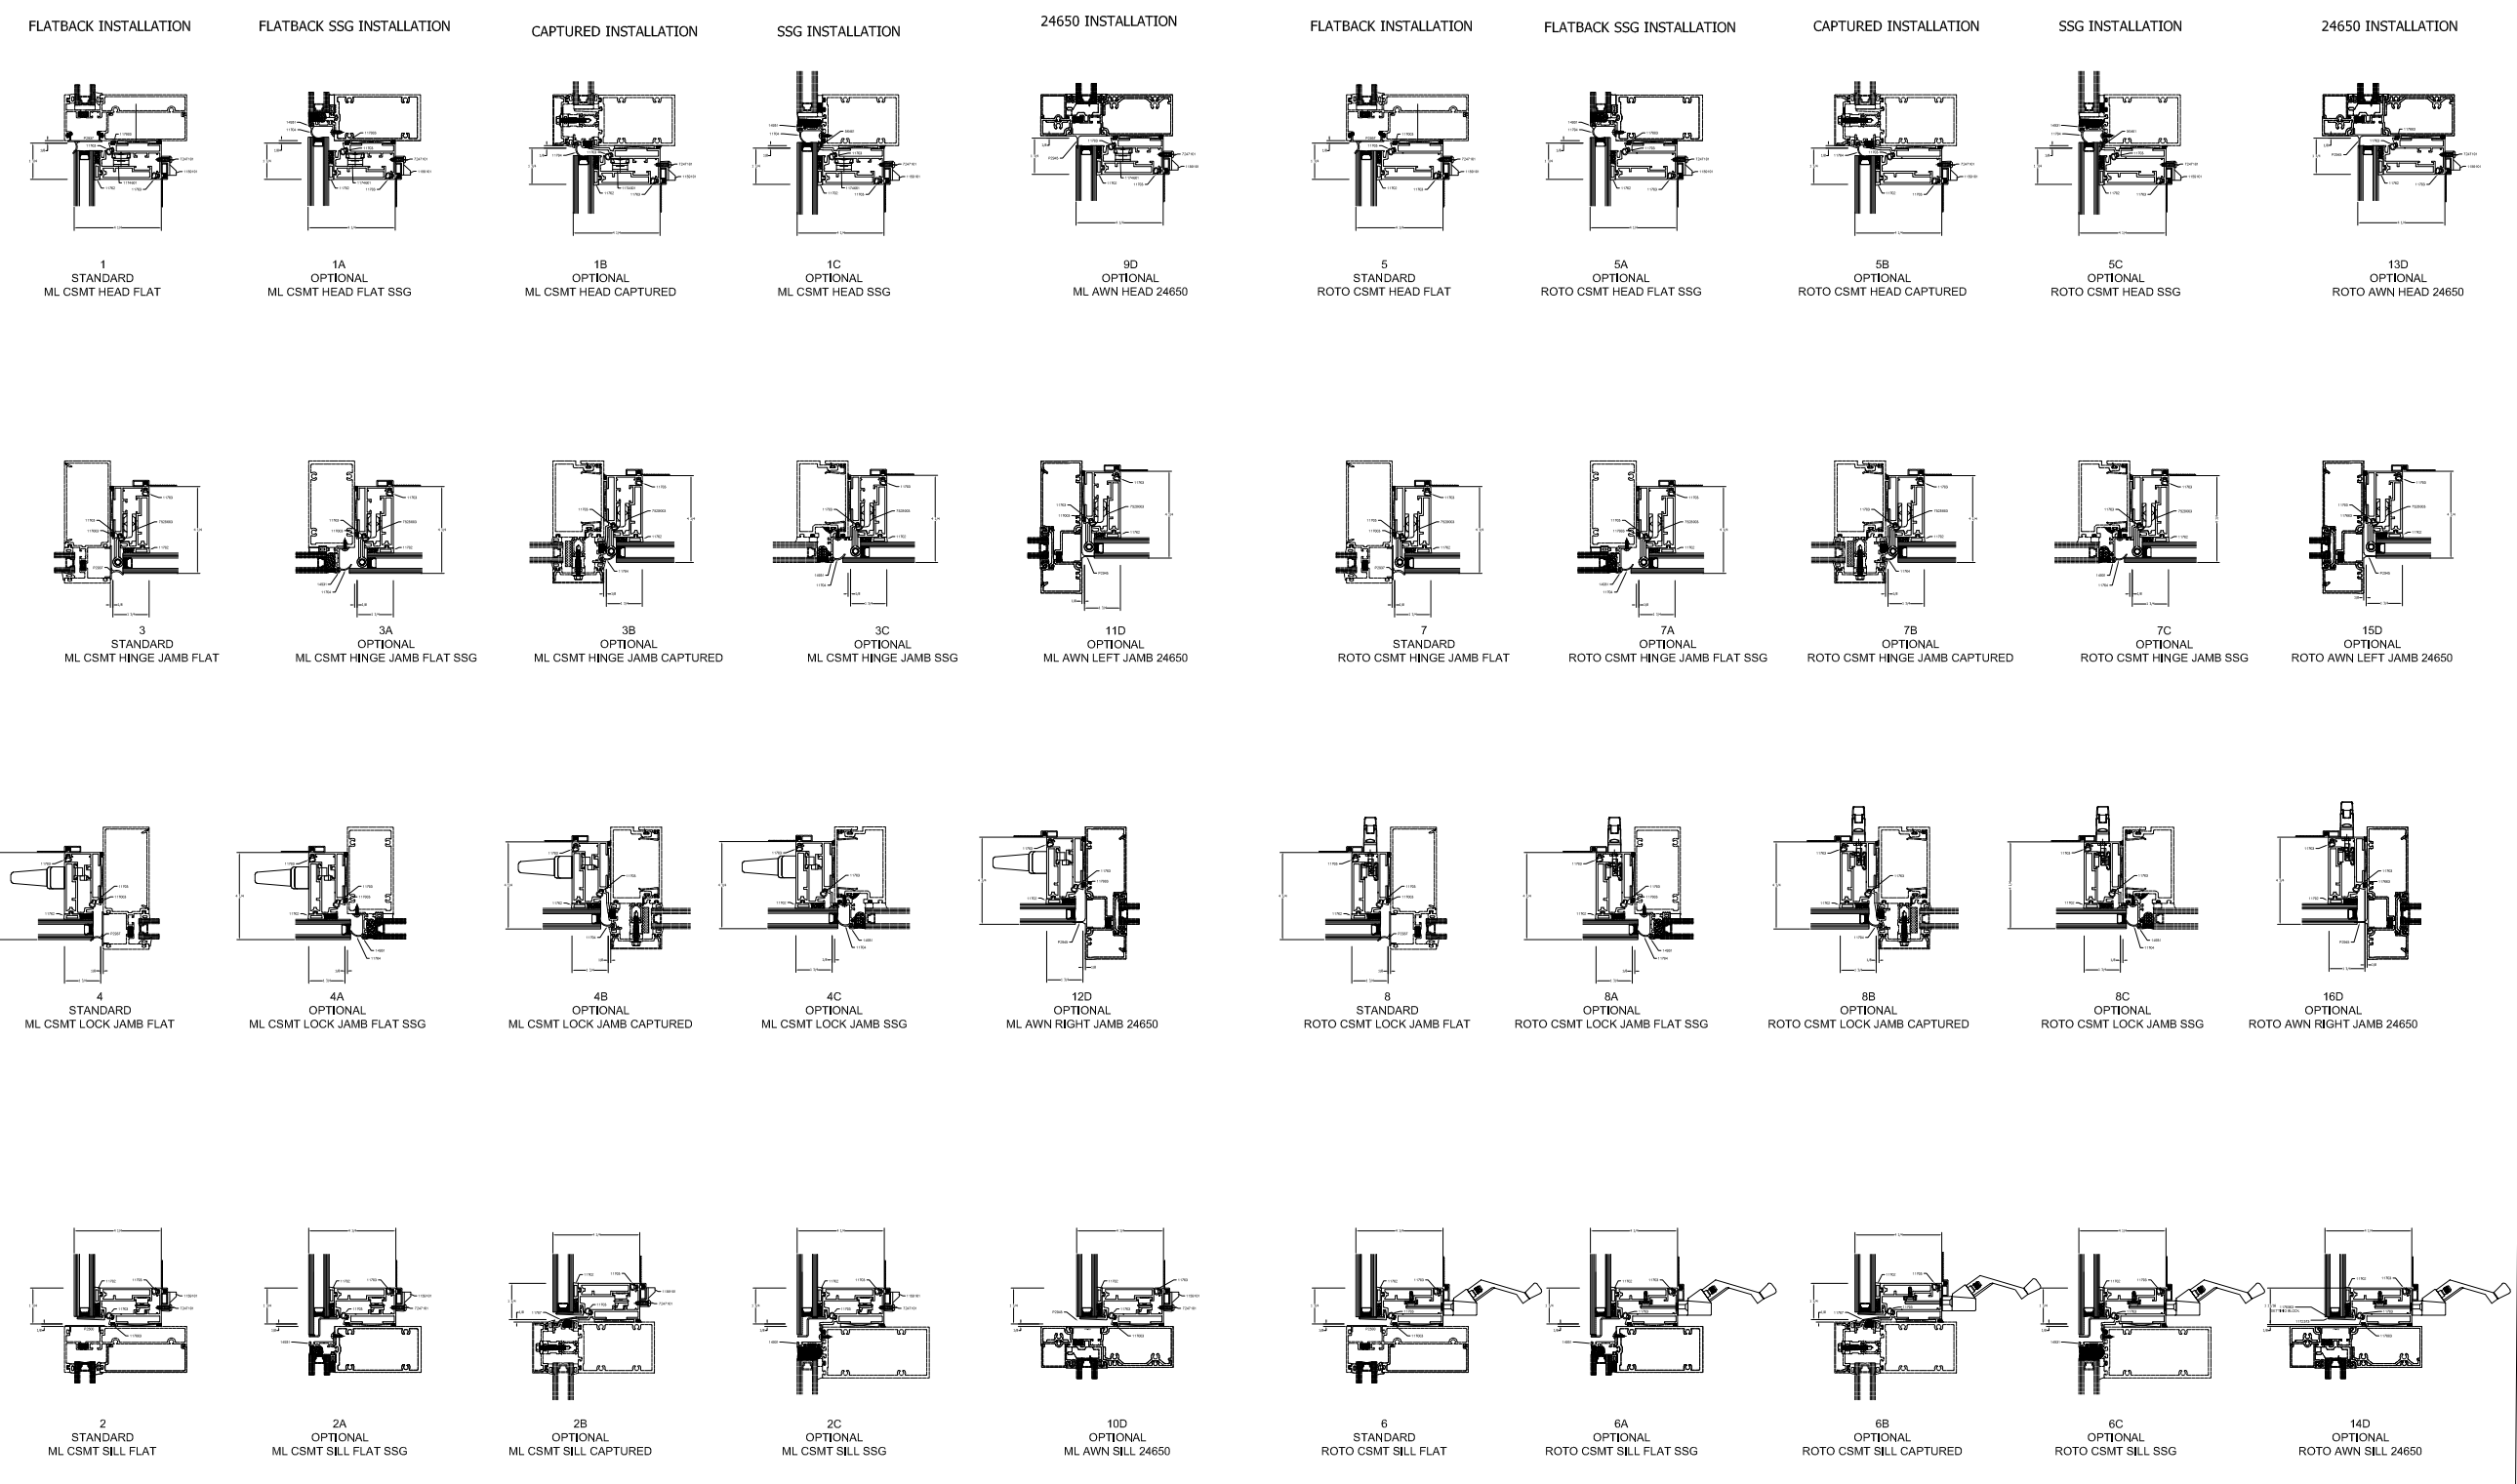

MULTILOCK CASEMENT ELEVATION

ROTO CASEMENT ELEVATION

Multilock Casement

Roto Casement

PHANTOM VENT 5000 SERIES

PHANTOM VENT 5000 SERIES PERIMETER SHEET
 S:\Engineering\ENGINEERING DRAWINGS\Details\121 Phantom Vent - Casement

TUBELITE®
DEPENDABLE
 LEADERS IN ECO-EFFICIENT STOREFRONT,
 CURTAINWALL AND ENTRANCE SYSTEMS

LAST REVISED: 9/19/19