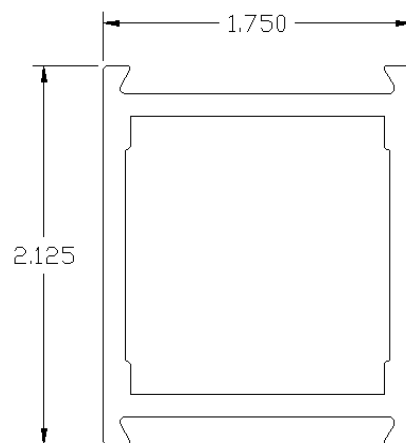

Description: On the above effective date there will be two new door mid rail extrusions available. These extrusions will have a double dovetail feature eliminating the need to use a door top rail with a muntin adaptor for 2 1/8" and 4" high mid rails.

Please continue to use the same modification from the price book when ordering doors with a mid rail.

E3255 – 2 1/8" Mid Rail – List Price \$172

E3256 – 4" Mid Rail – List Price \$253

E3255

E3256