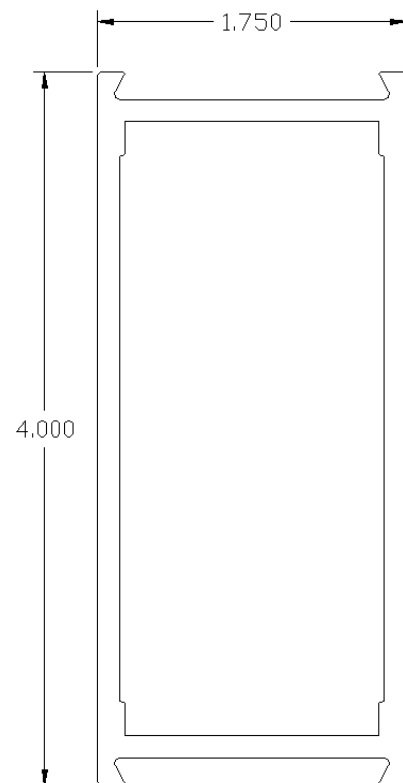

Description: On the above effective date there will be two new door mid rail extrusions available. These extrusions will have a double dovetail feature eliminating the need to use a door top rail with a muntin adaptor for 2 1/8" and 4" high mid rails.

Please continue to use the same modification from the price book when ordering doors with a mid rail.

E3255 – 2 1/8" Mid Rail – List Price \$172

E3256 – 4" Mid Rail – List Price \$253

E3255

E3256