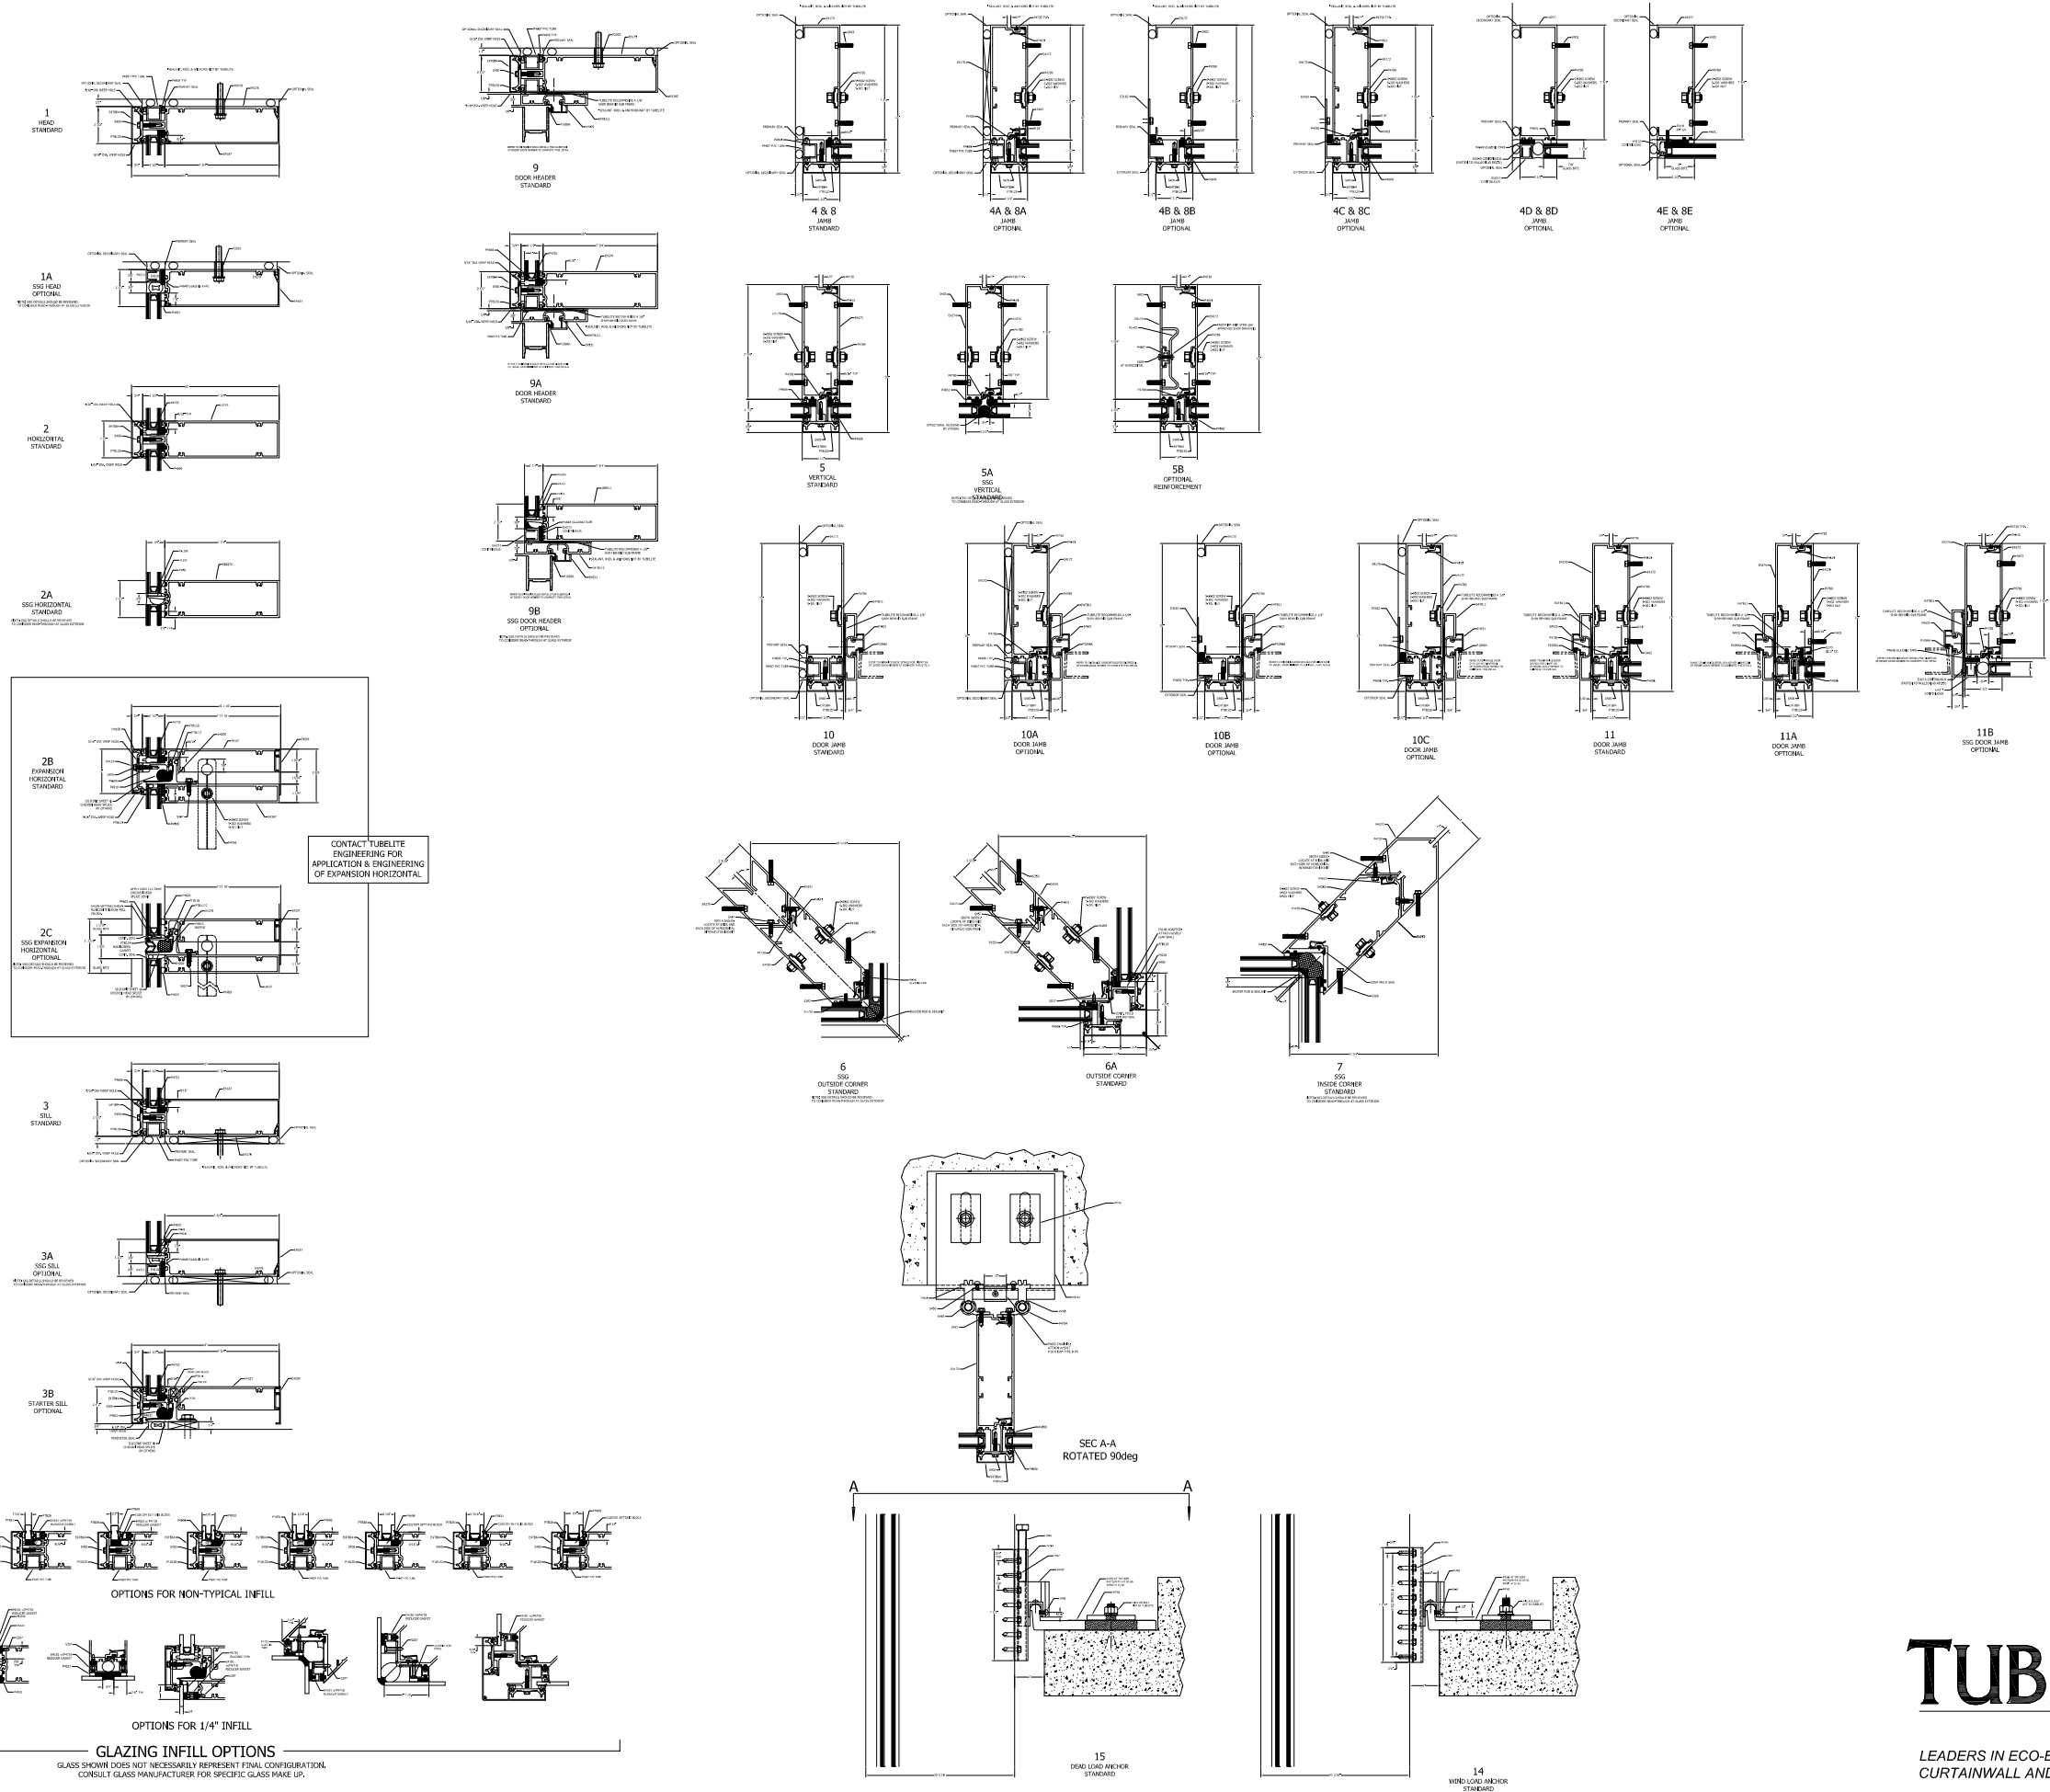

TYPICAL ELEVATION

400SS SHOP GLAZED CURTAIN WALL
7-3/4" BACK MEMBER
THERMAL PRESSURE PLATE

TUBELITE[®]
DEPENDABLE
LEADERS IN ECO-EFFICIENT STOREFRONT,
CURTAINWALL AND ENTRANCE SYSTEMS
LAST REVISED: 7-09-2020