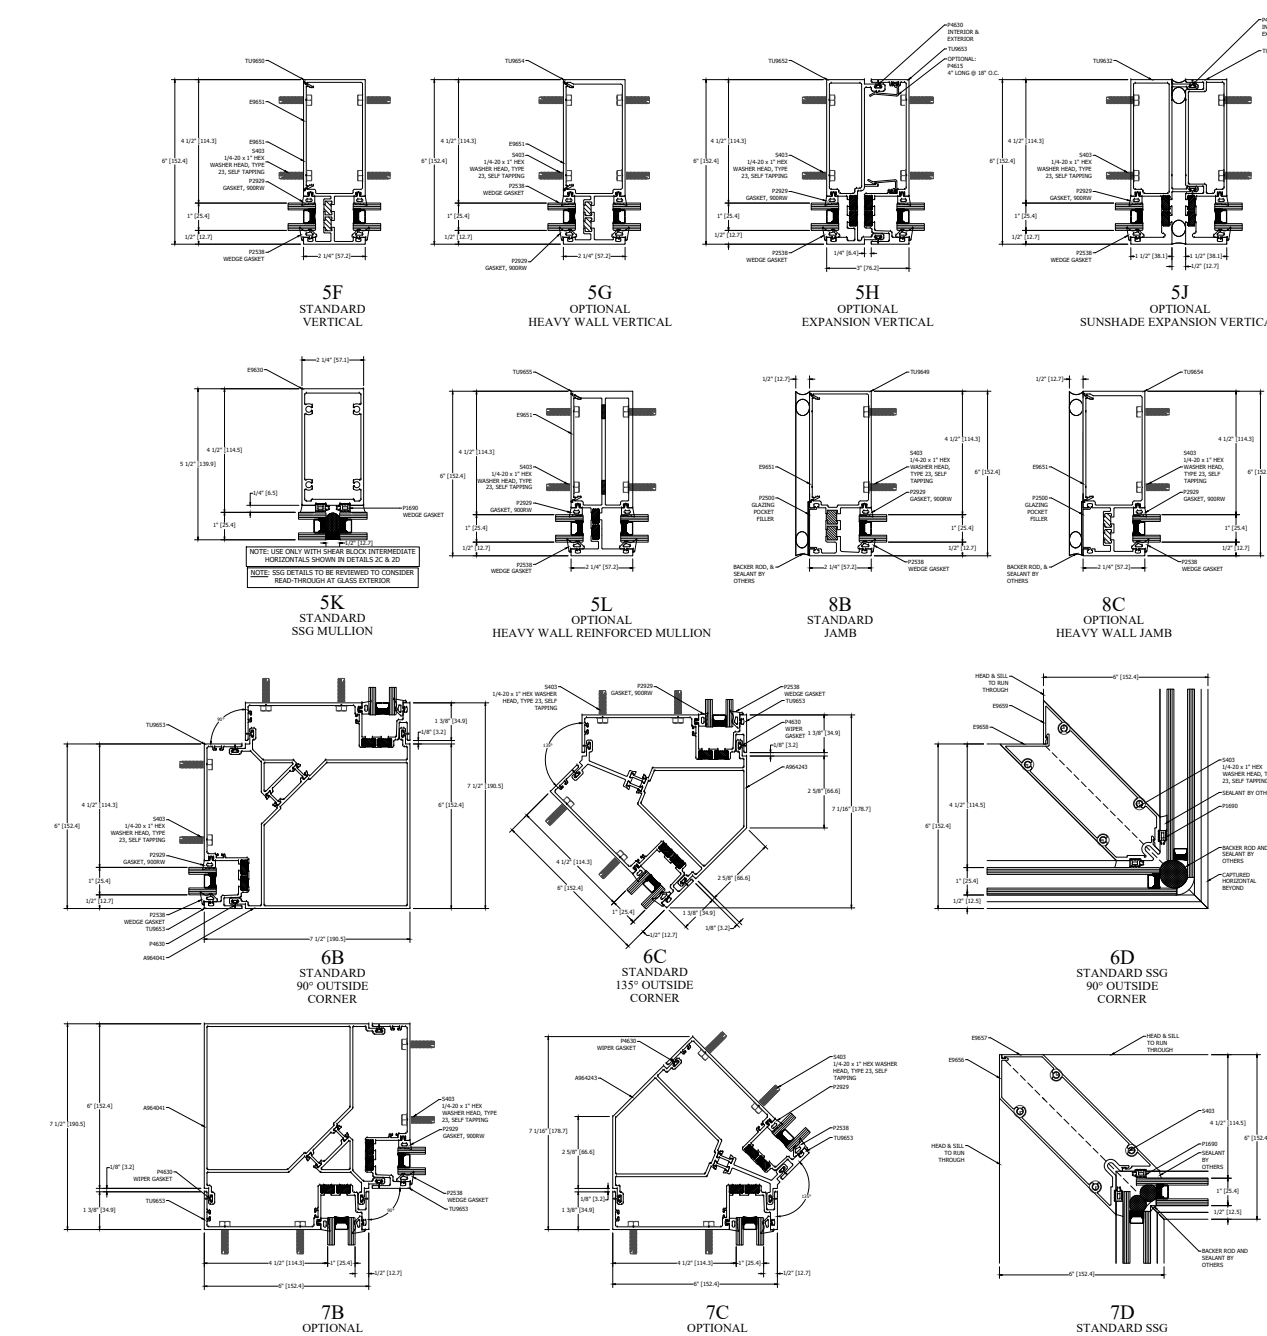

TYPICAL ELEVATION

900RW SERIES
ULTRA THERMAL RIBBON WINDOW, 6"

INSIDE GLAZED HORIZONTAL DETAILS

INSIDE GLAZED VERTICAL DETAILS

IG DOOR
OUT-SWING DETAILS

OUTSIDE GLAZED HORIZONTAL DETAILS

OUTSIDE GLAZED VERTICAL DETAILS

OG DOOR
IN-SWING DETAILS

GLAZING INFILL OPTIONS
GLASS SHOWN DOES NOT NECESSARILY REPRESENT FINAL CONFIGURATION.
CONSULT GLASS MANUFACTURER FOR SPECIFIC GLASS MAKE UP.