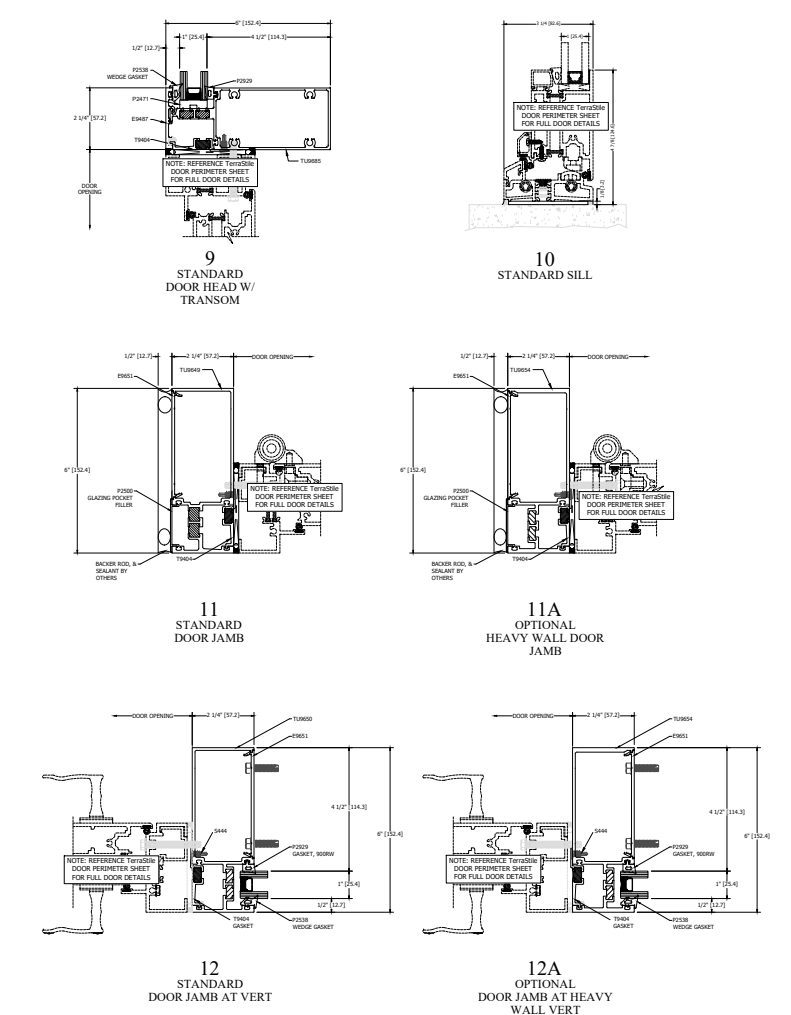

TYPICAL ELEVATION

900RW SERIES
ULTRA THERMAL RIBBON WINDOW, 6"

INSIDE GLAZED HORIZONTAL DETAILS

INSIDE GLAZED VERTICAL DETAILS

IG DOOR
OUT-SWING DETAILS

OUTSIDE GLAZED HORIZONTAL DETAILS

OUTSIDE GLAZED VERTICAL DETAILS

OG DOOR
IN-SWING DETAILS

GLAZING INFILL OPTIONS
GLASS SHOWN DOES NOT NECESSARILY REPRESENT FINAL CONFIGURATION.
CONSULT GLASS MANUFACTURER FOR SPECIFIC GLASS MAKE UP.