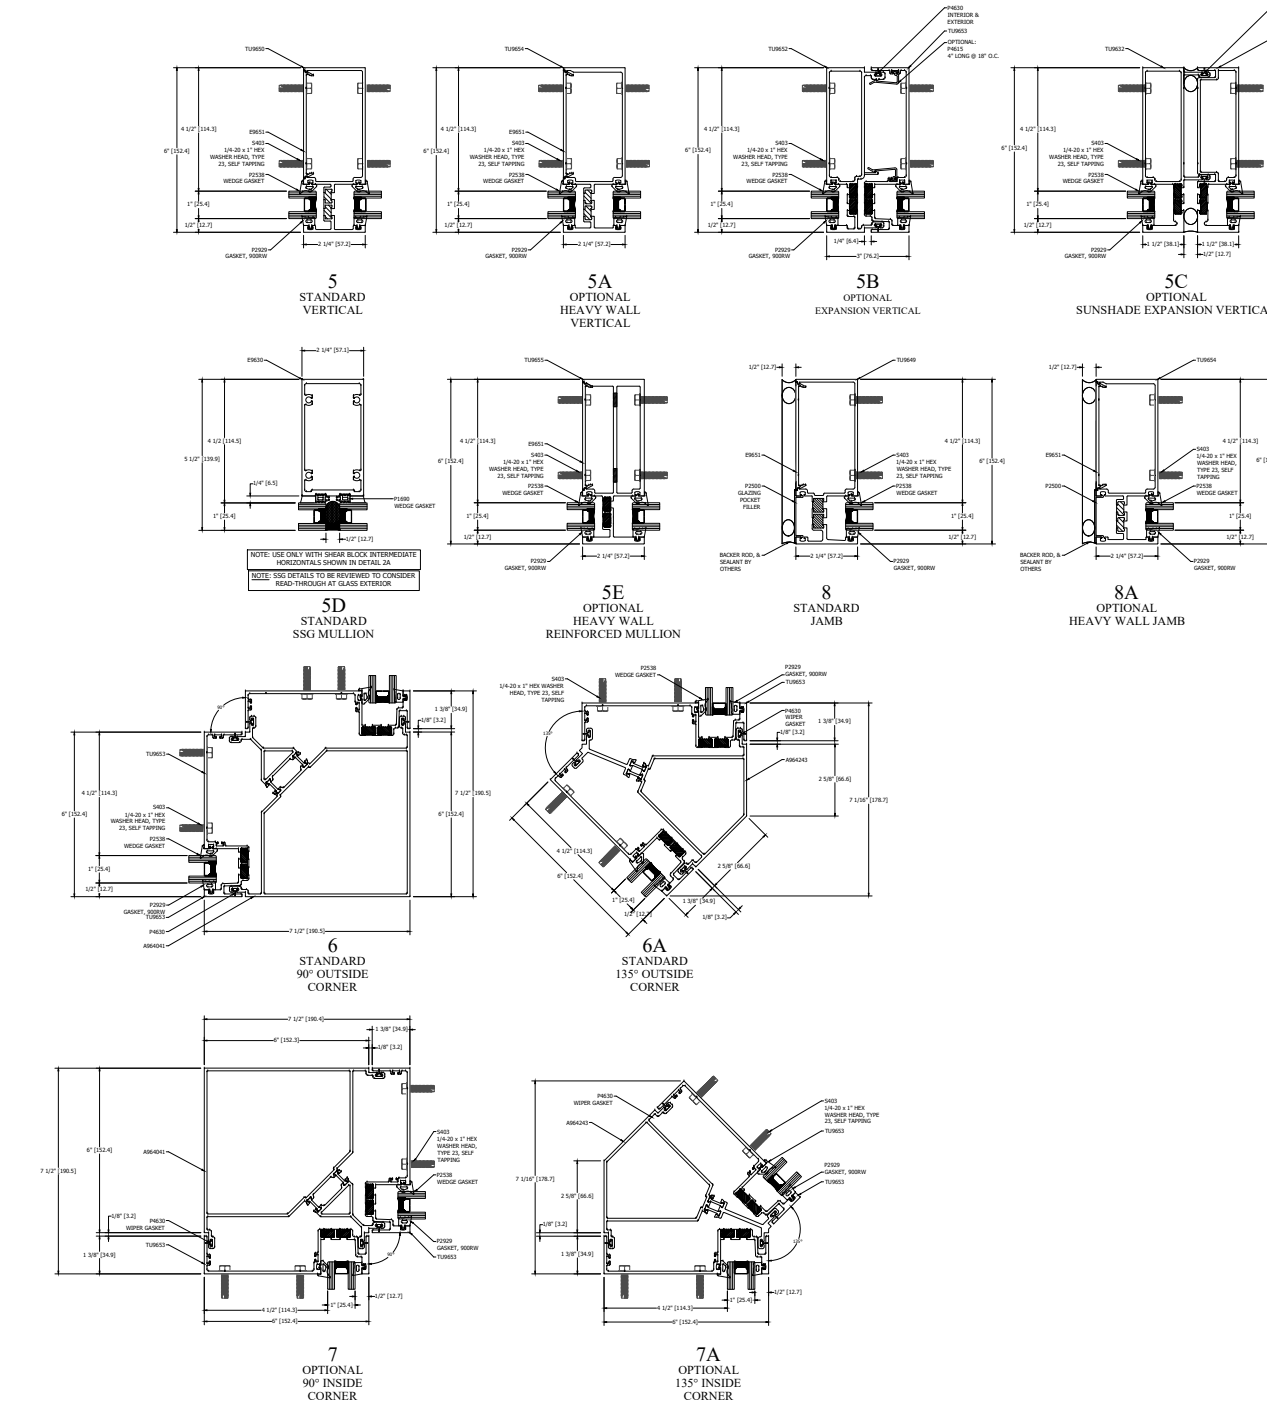

TYPICAL ELEVATION

900RW SERIES
ULTRA THERMAL RIBBON WINDOW, 6"

INSIDE GLAZED HORIZONTAL DETAILS

INSIDE GLAZED VERTICAL DETAILS

IG DOOR
OUT-SWING DETAILS

OUTSIDE GLAZED HORIZONTAL DETAILS

OUTSIDE GLAZED VERTICAL DETAILS

OG DOOR
IN-SWING DETAILS

GLAZING INFILL OPTIONS
GLASS SHOWN DOES NOT NECESSARILY REPRESENT FINAL CONFIGURATION.
CONSULT GLASS MANUFACTURER FOR SPECIFIC GLASS MAKE UP.