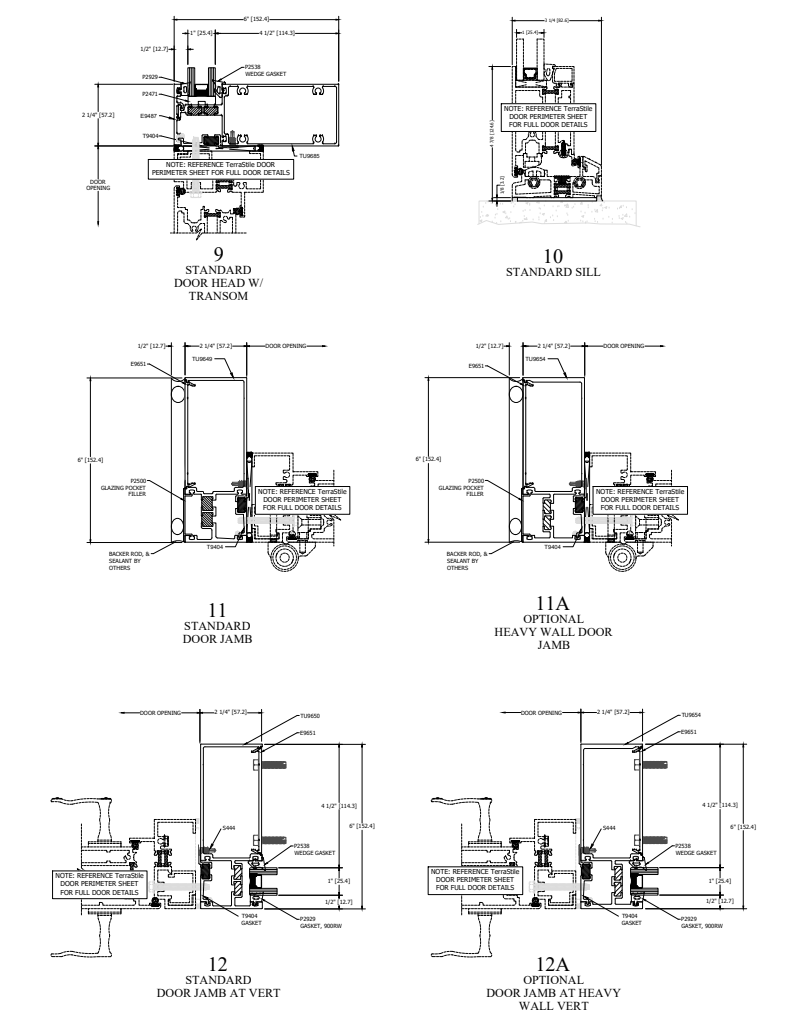

TYPICAL ELEVATION

900RW SERIES
ULTRA THERMAL RIBBON WINDOW, 6"

INSIDE GLAZED HORIZONTAL DETAILS

INSIDE GLAZED VERTICAL DETAILS

IG DOOR
OUT-SWING DETAILS

OUTSIDE GLAZED HORIZONTAL DETAILS

OUTSIDE GLAZED VERTICAL DETAILS

OG DOOR
IN-SWING DETAILS

GLAZING INFILL OPTIONS
GLASS SHOWN DOES NOT NECESSARILY REPRESENT FINAL CONFIGURATION.
CONSULT GLASS MANUFACTURER FOR SPECIFIC GLASS MAKE UP.