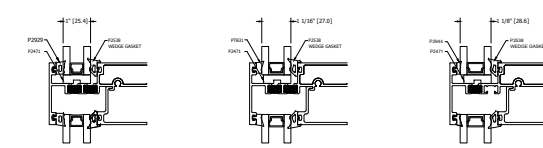

GLAZING INFILL OPTIONS
GLASS SHOWN DOES NOT NECESSARILY REPRESENT FINAL CONFIGURATION.
CONSULT GLASS MANUFACTURER FOR SPECIFIC GLASS MAKE UP.