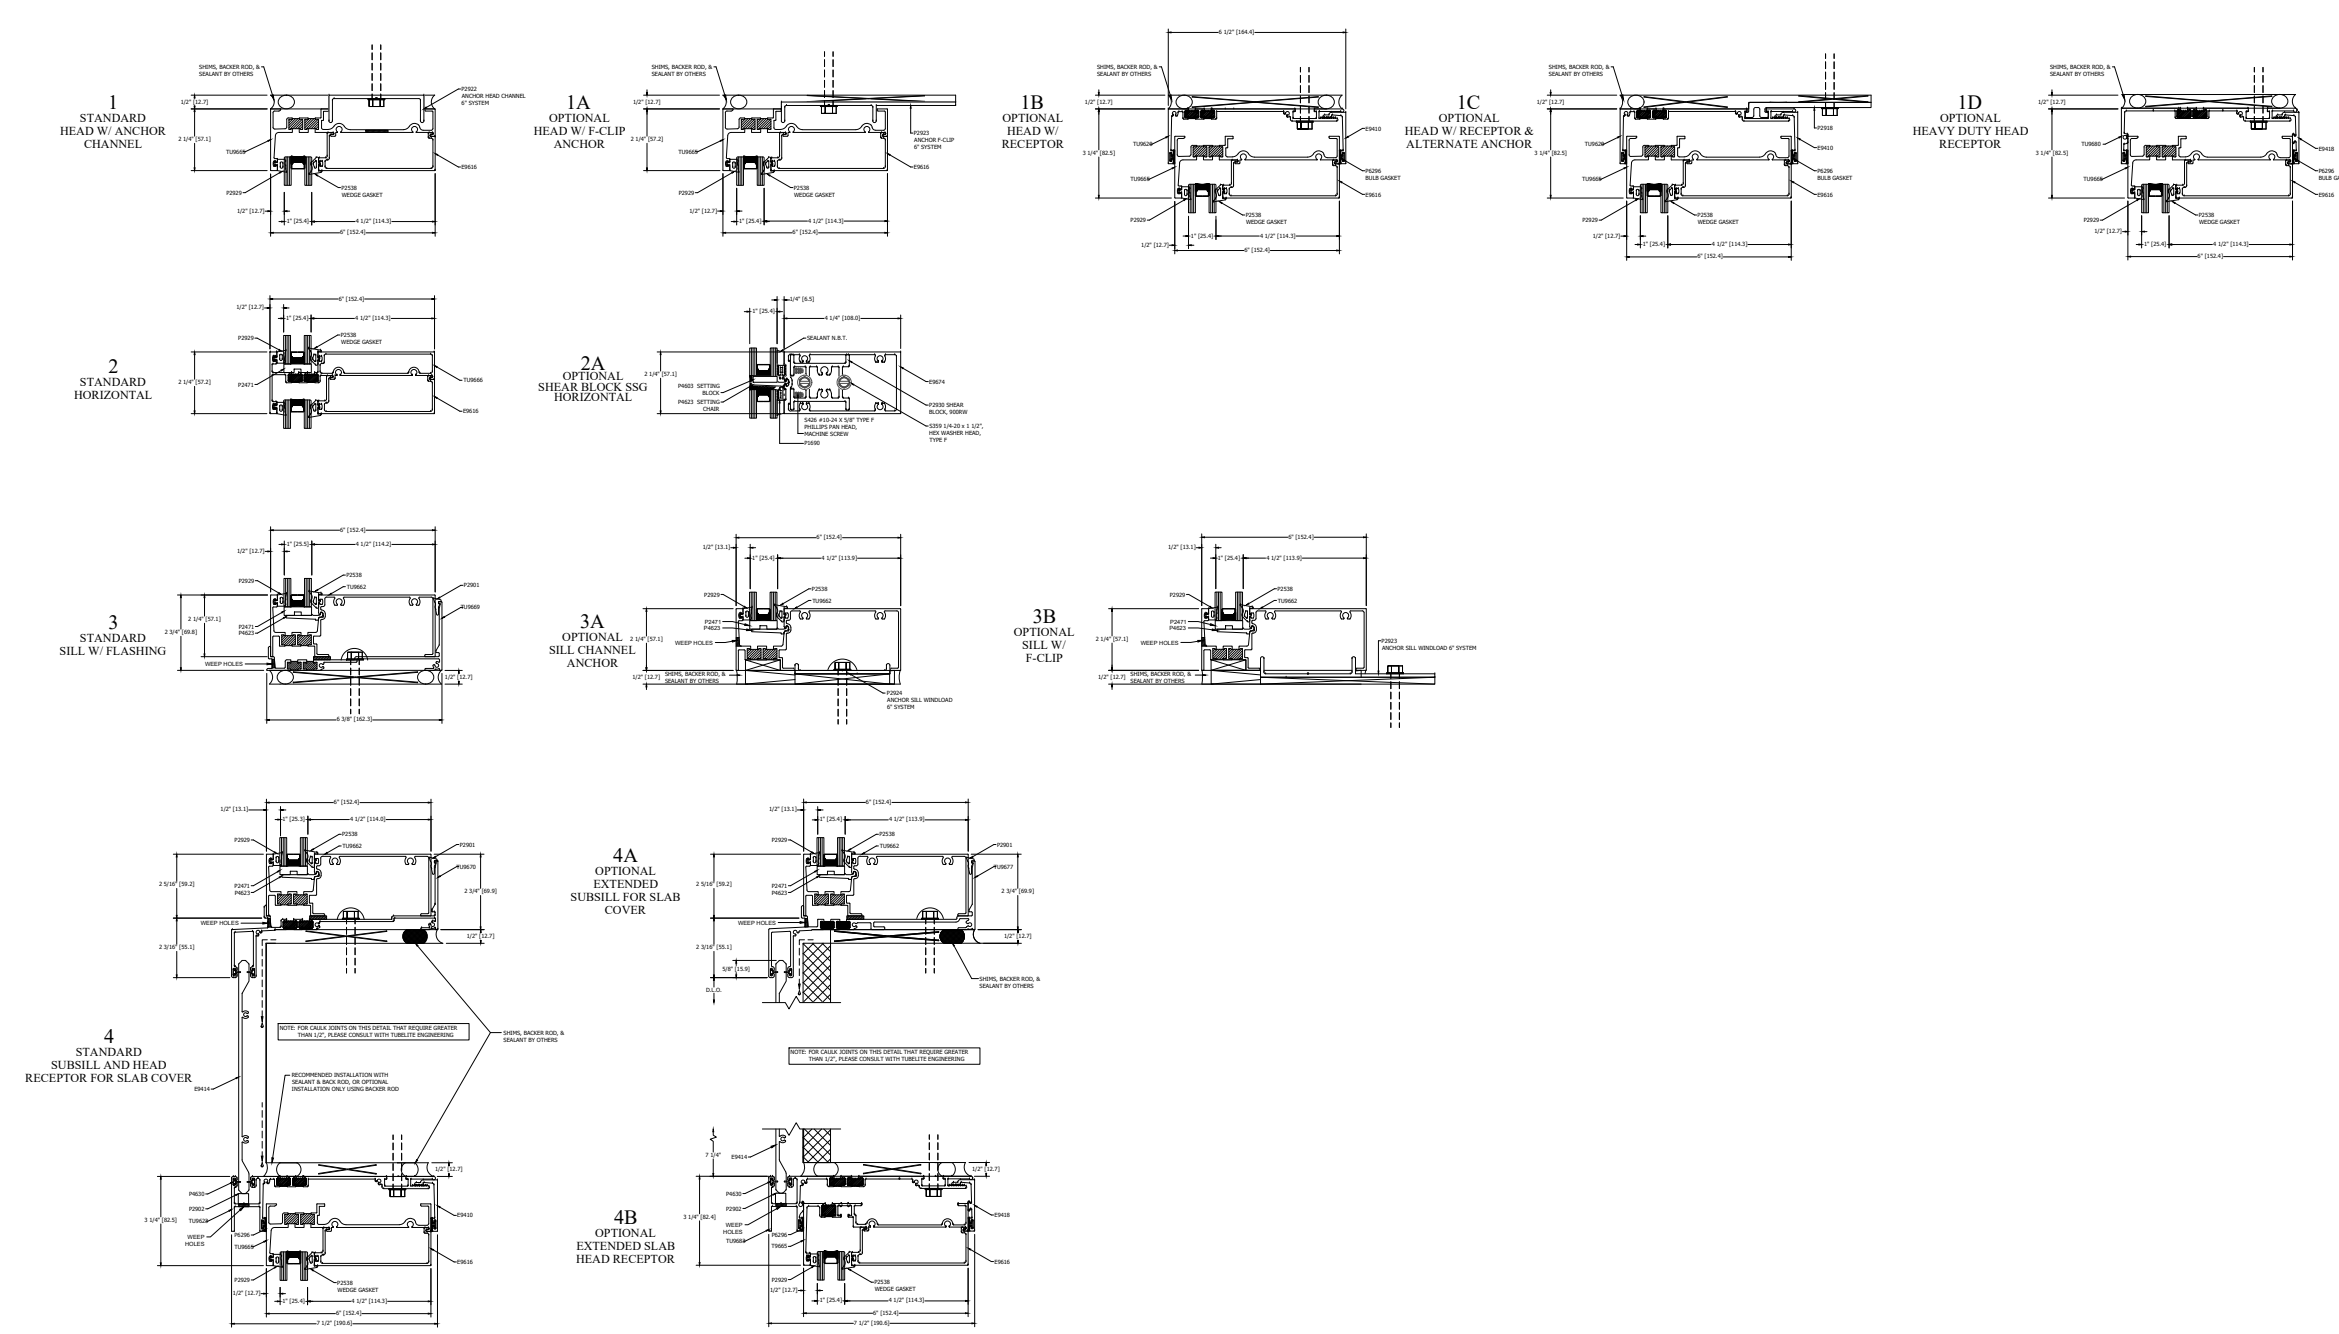

TYPICAL ELEVATION

900RW SERIES
ULTRA THERMAL RIBBON WINDOW, 6"

INSIDE GLAZED HORIZONTAL DETAILS

INSIDE GLAZED VERTICAL DETAILS

IG DOOR
OUT-SWING DETAILS

OUTSIDE GLAZED HORIZONTAL DETAILS

OUTSIDE GLAZED VERTICAL DETAILS

OG DOOR
IN-SWING DETAILS

GLAZING INFILL OPTIONS
GLASS SHOWN DOES NOT NECESSARILY REPRESENT FINAL CONFIGURATION.
CONSULT GLASS MANUFACTURER FOR SPECIFIC GLASS MAKE UP.