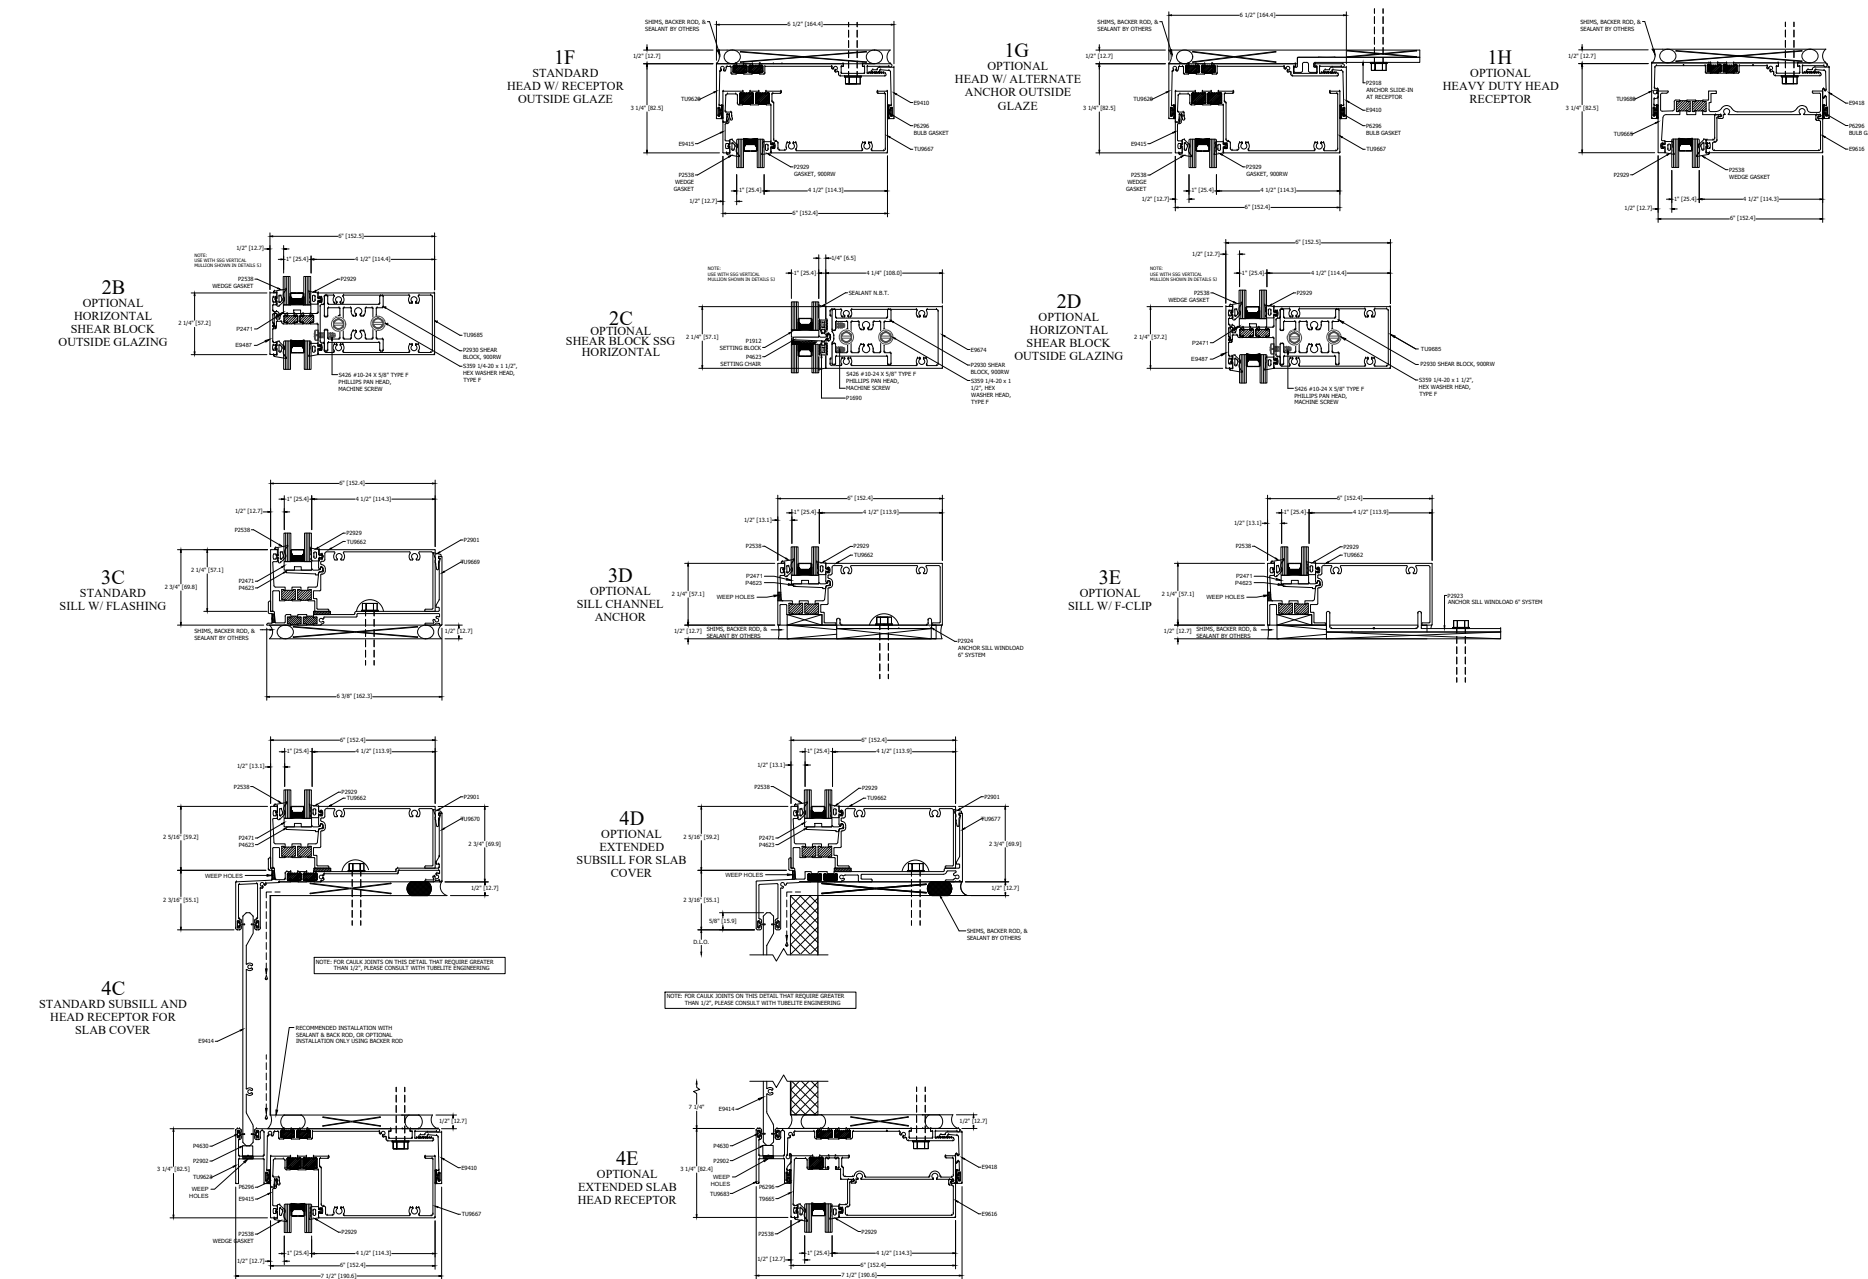

TYPICAL ELEVATION

900RW SERIES
ULTRA THERMAL RIBBON WINDOW, 6"

INSIDE GLAZED HORIZONTAL DETAILS

INSIDE GLAZED VERTICAL DETAILS

IG DOOR
OUT-SWING DETAILS

OUTSIDE GLAZED HORIZONTAL DETAILS

OUTSIDE GLAZED VERTICAL DETAILS

OG DOOR
IN-SWING DETAILS

GLAZING INFILL OPTIONS
GLASS SHOWN DOES NOT NECESSARILY REPRESENT FINAL CONFIGURATION.
CONSULT GLASS MANUFACTURER FOR SPECIFIC GLASS MAKE UP.