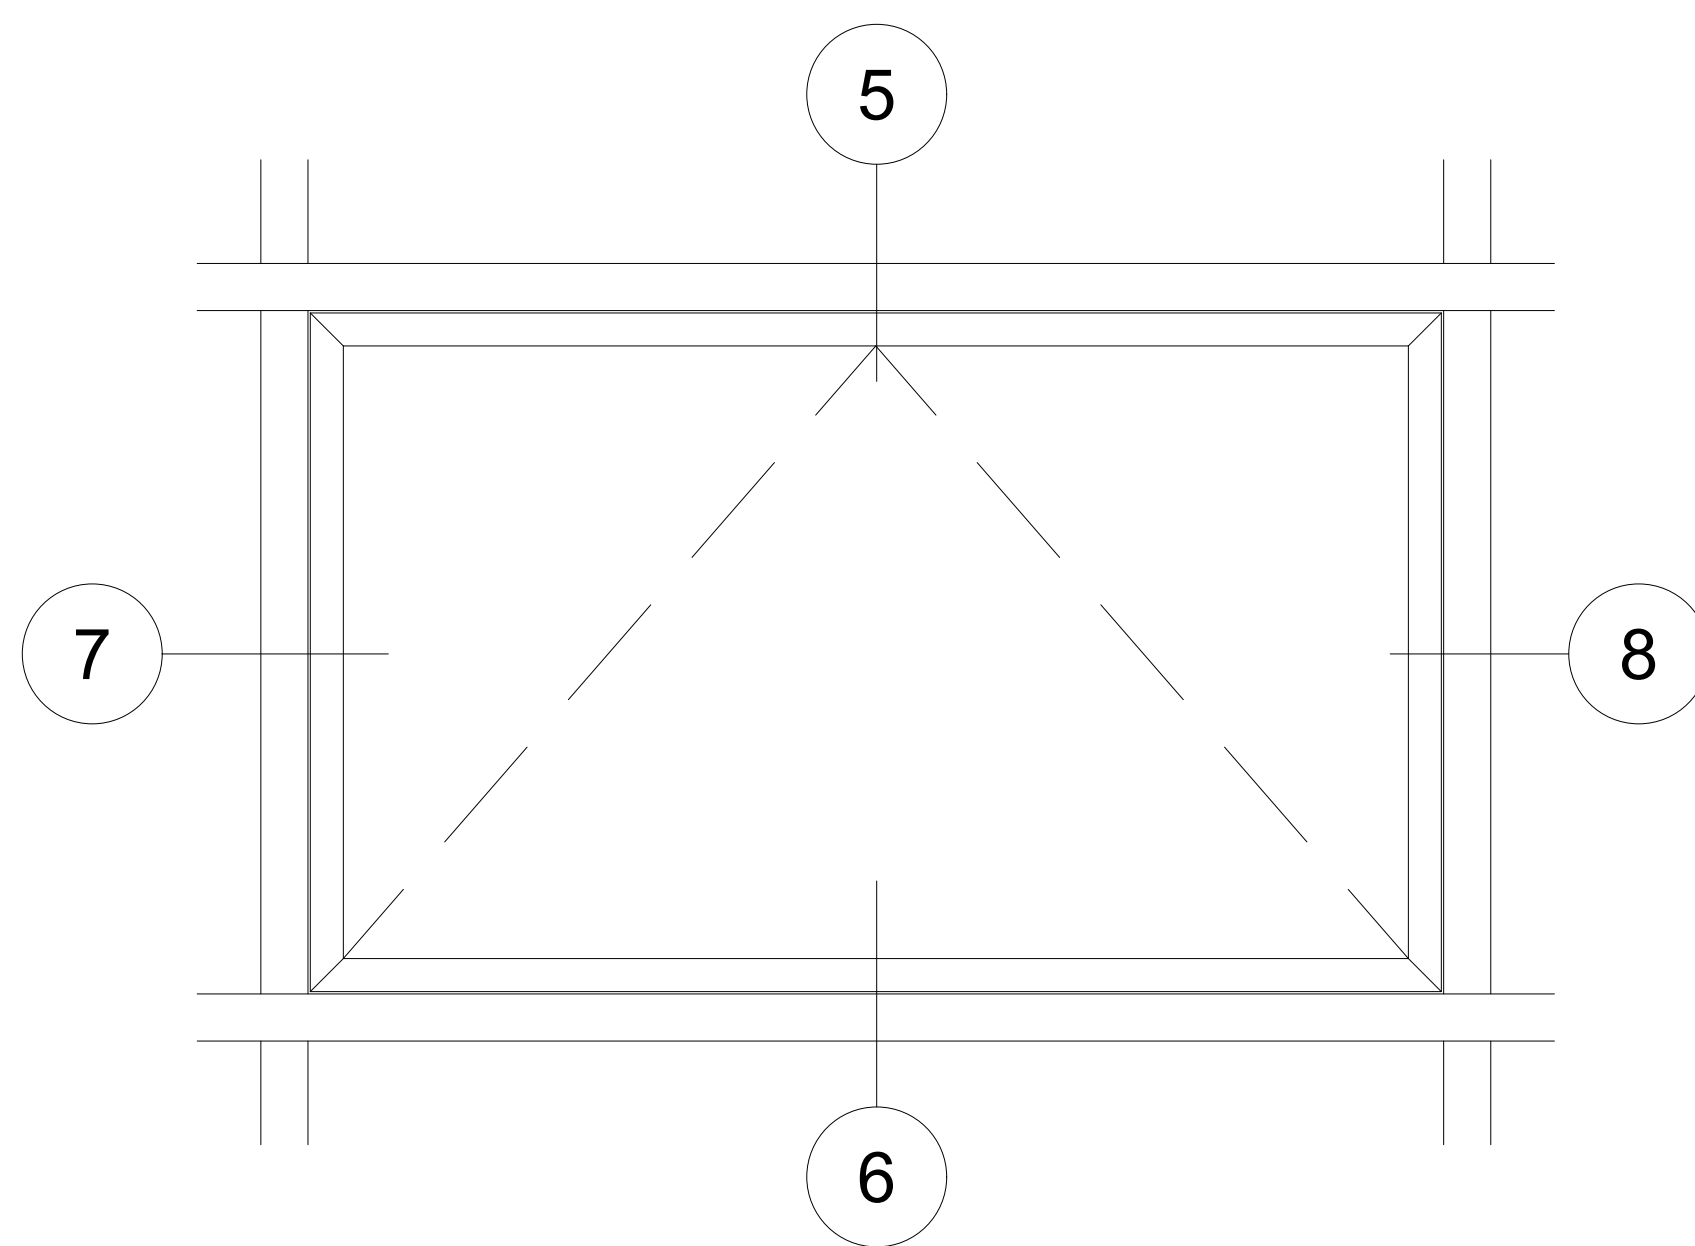

TYPICAL ELEVATION  
4-BAR / MPL HANDLE  
WITH OPTIONAL SCREEN

TYPICAL ELEVATION  
4-BAR / ROTO-CLAW HANDLE  
WITH OPTIONAL SCREEN

4-BAR / MPL

4-BAR / ROTO with CLAW Handle

4000 SERIES PHANTOM VENT  
DUAL GLAZED  
AWNING

**NOTE:** SSG DETAILS SHOULD BE REVIEWED  
TO CONSIDER READ-THROUGH AT GLASS EXTERIOR

**TUBELITE**<sup>®</sup>  
DEPENDABLE

LAST REVISED: 1/24/2024