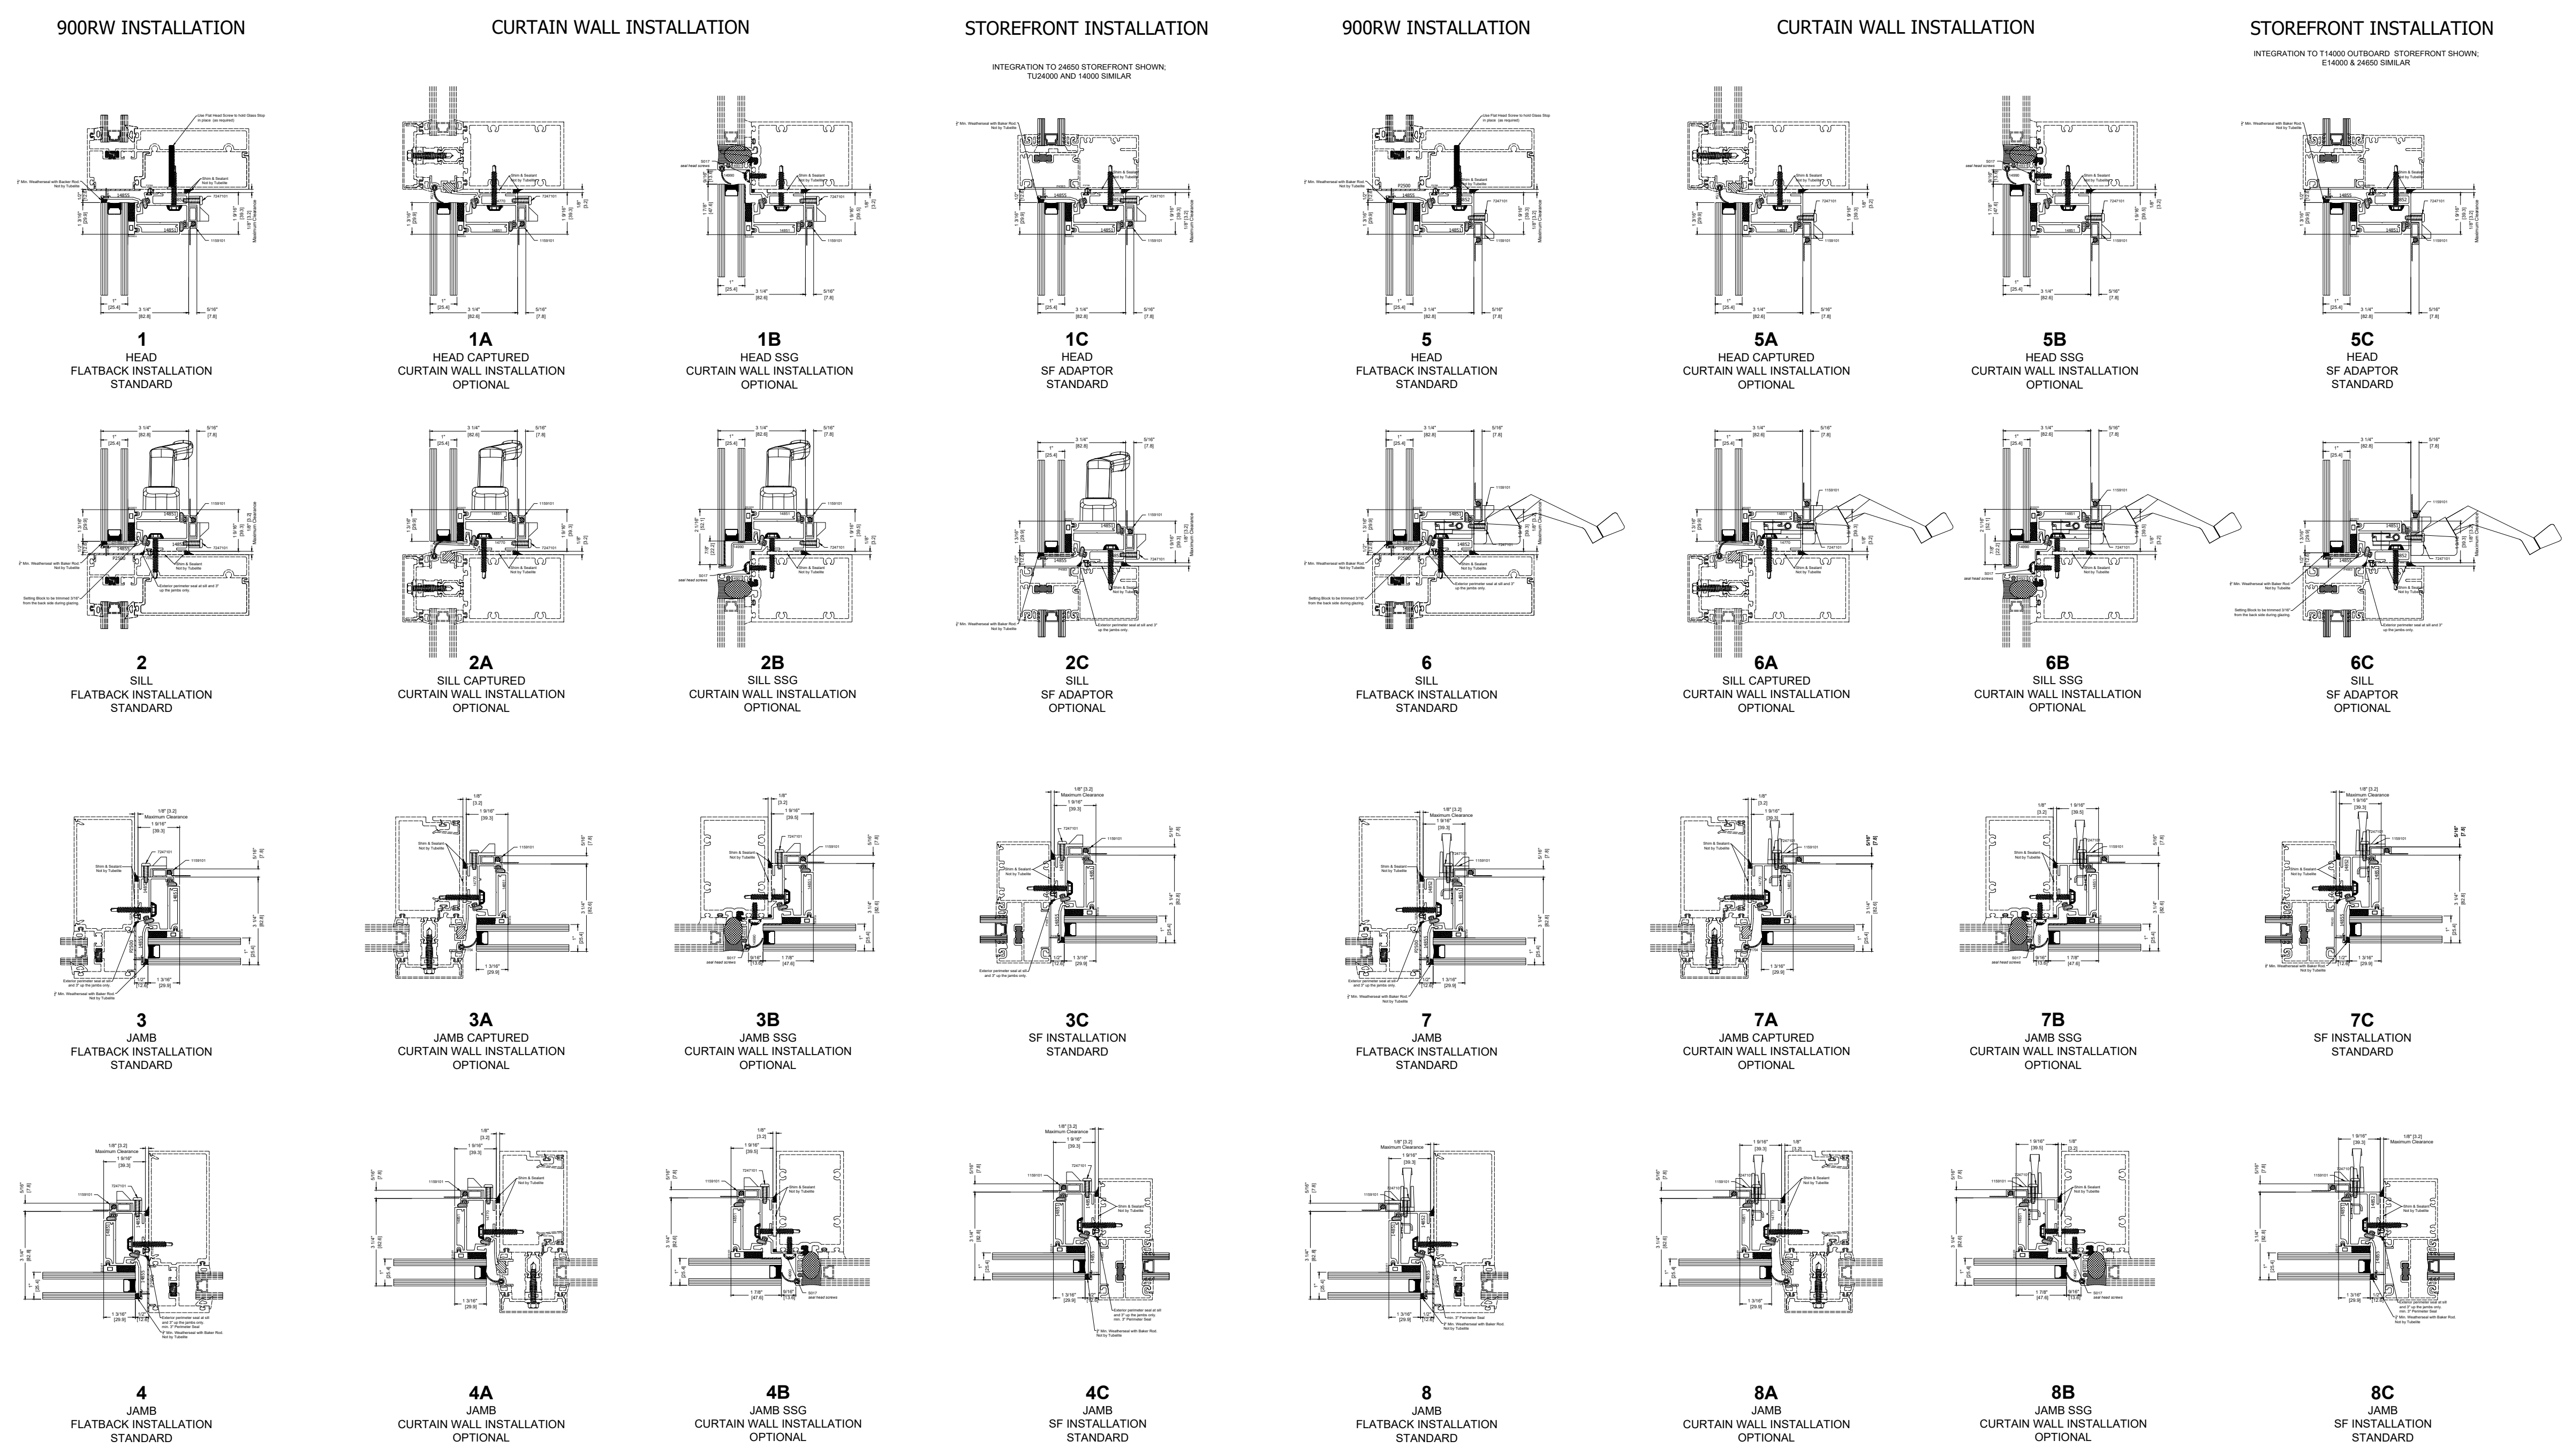

TYPICAL ELEVATION  
4-BAR / MPL HANDLE  
WITH OPTIONAL SCREEN

TYPICAL ELEVATION  
4-BAR / ROTO-CLAW HANDLE  
WITH OPTIONAL SCREEN

4-BAR / MPL

4-BAR / ROTO with CLAW Handle

4000 SERIES PHANTOM VENT  
DUAL GLAZED  
AWNING

**NOTE:** SSG DETAILS SHOULD BE REVIEWED  
TO CONSIDER READ-THROUGH AT GLASS EXTERIOR

**TUBELITE**<sup>®</sup>  
DEPENDABLE

LAST REVISED: 1/24/2024