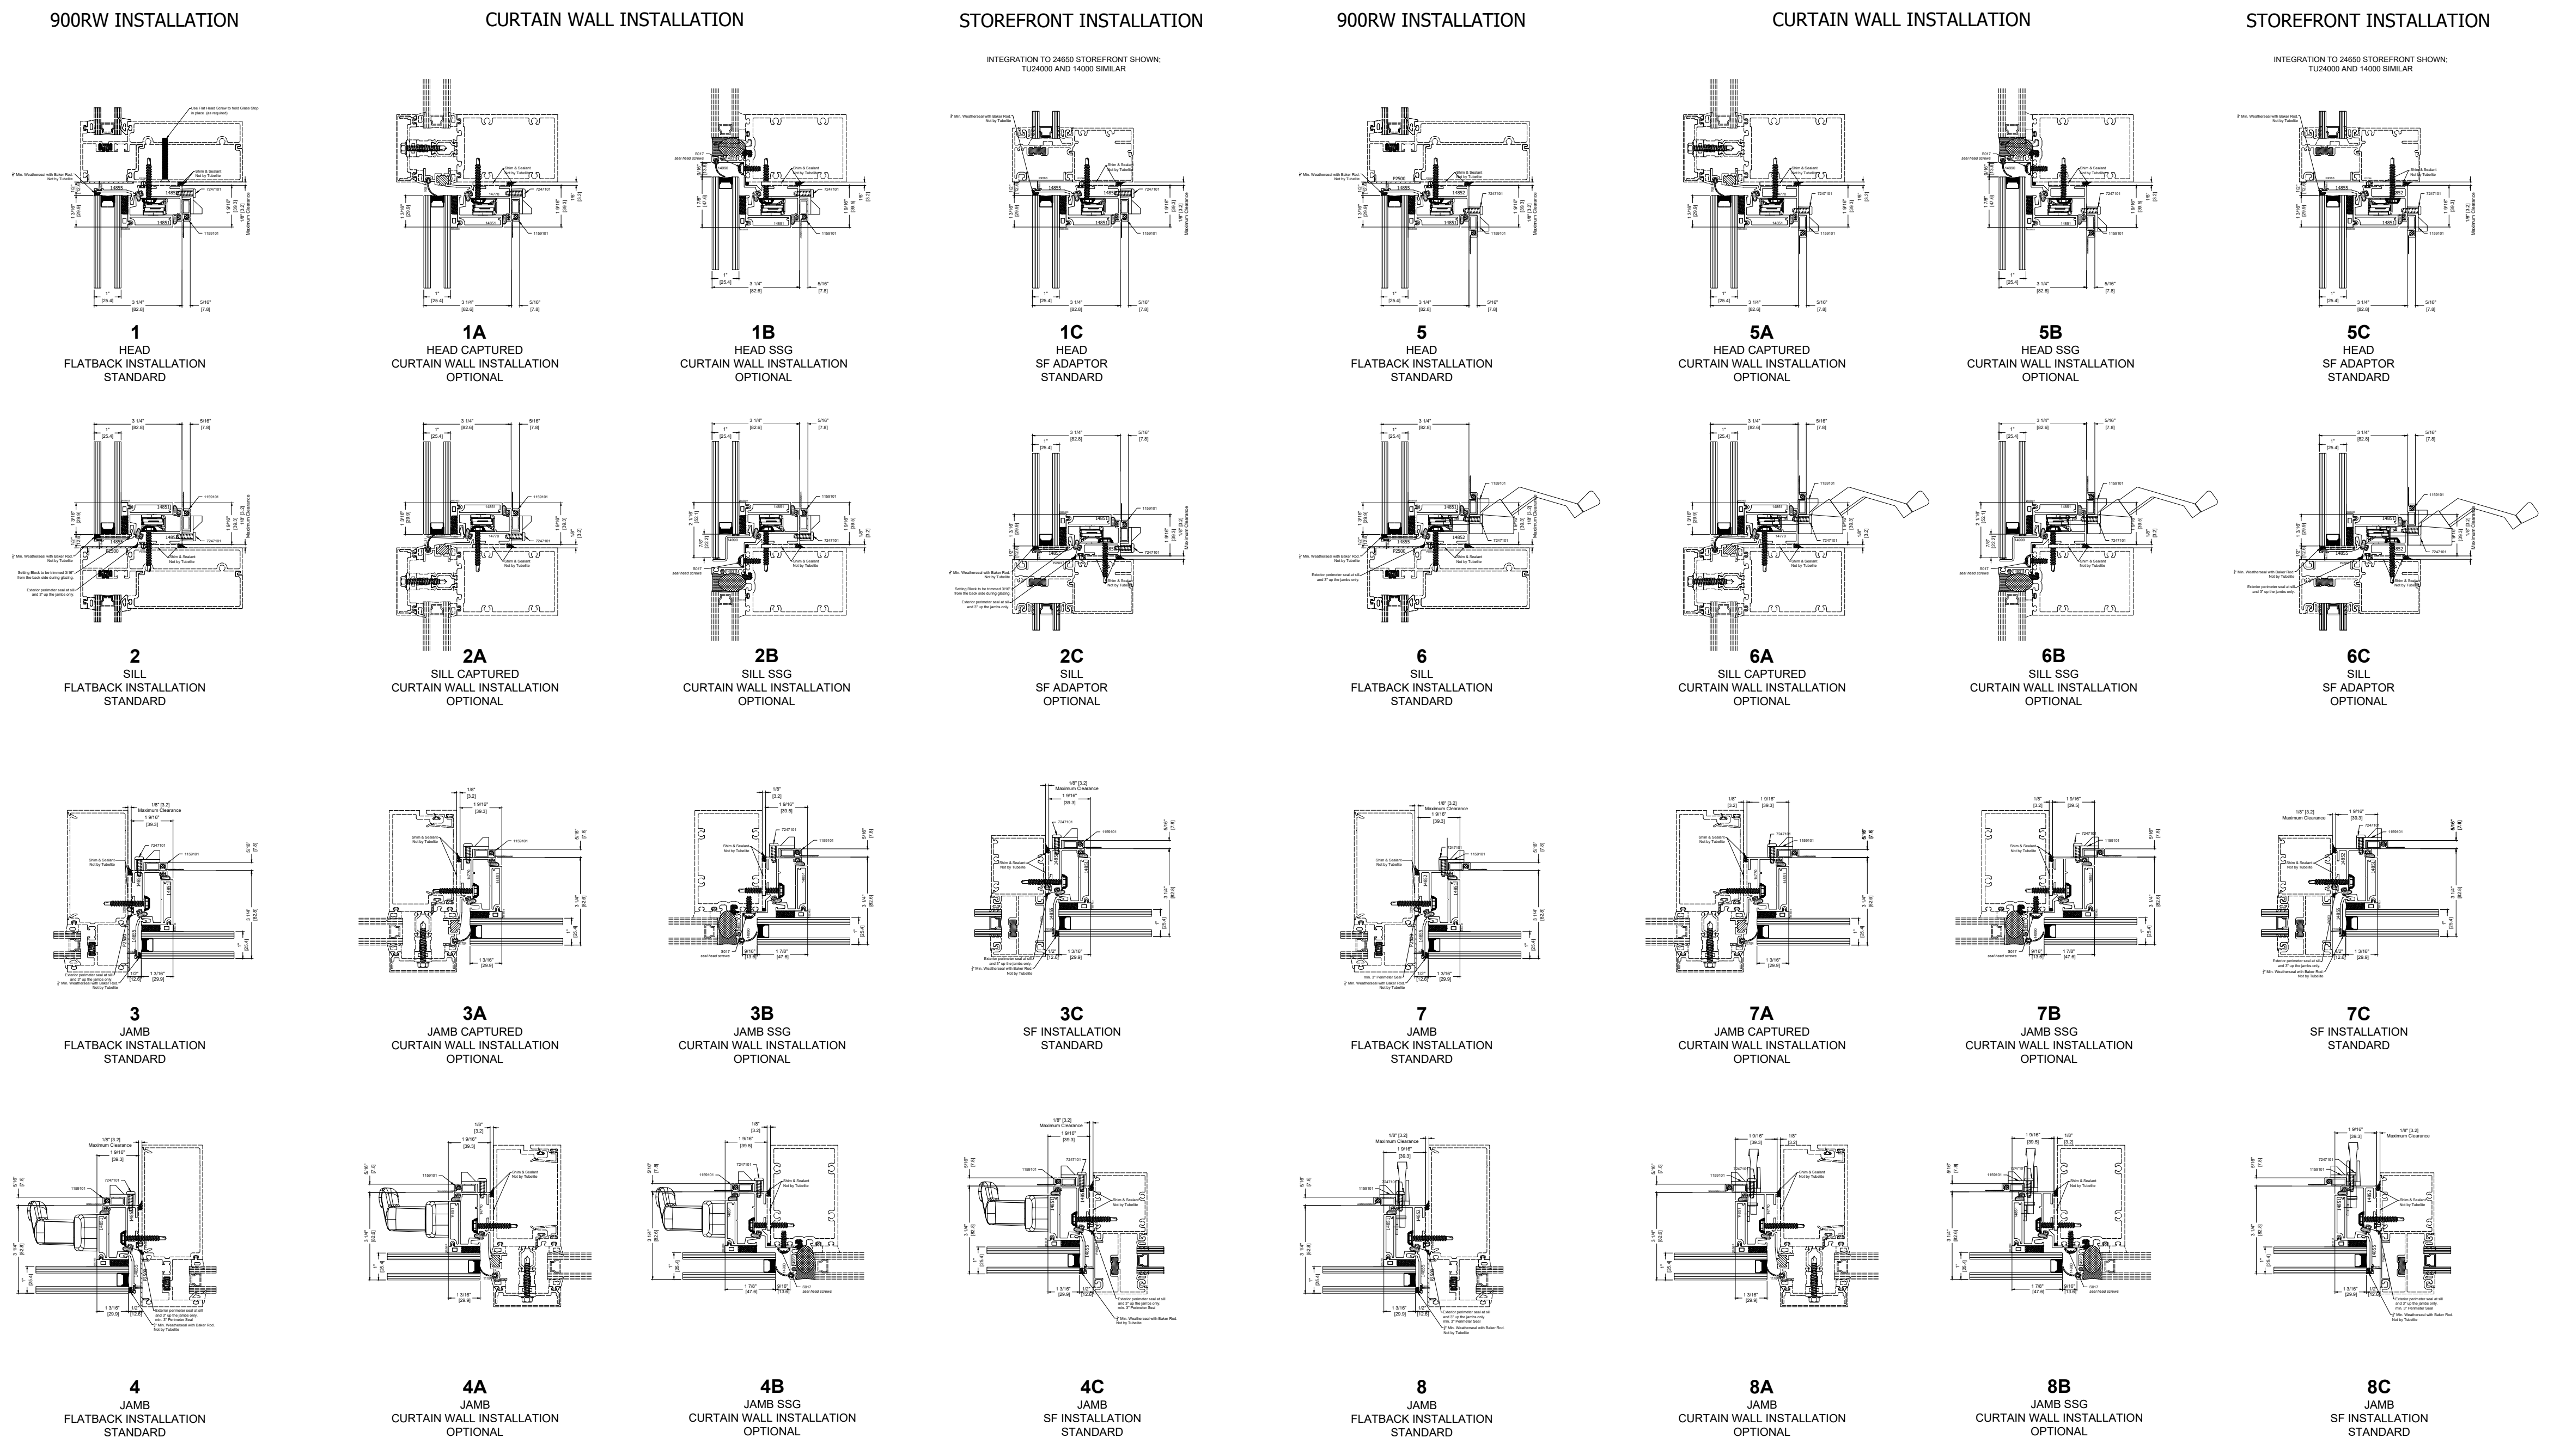

LHR ONLY
TYPICAL ELEVATION
4-BAR / EURO HANDLE
WITH OPTIONAL SCREEN

RHR/LHR
TYPICAL ELEVATION
4-BAR / ROTO-CLAW HANDLE
WITH OPTIONAL SCREEN

**4000 SERIES PHANTOM VENT
DUAL GLAZED
CASEMENT**

4-BAR / EURO

4-BAR / ROTO with CLAW Handle

NOTE: SSG DETAILS SHOULD BE REVIEWED
TO CONSIDER READ-THROUGH AT GLASS EXTERIOR

LAST REVISED: 1/24/2024