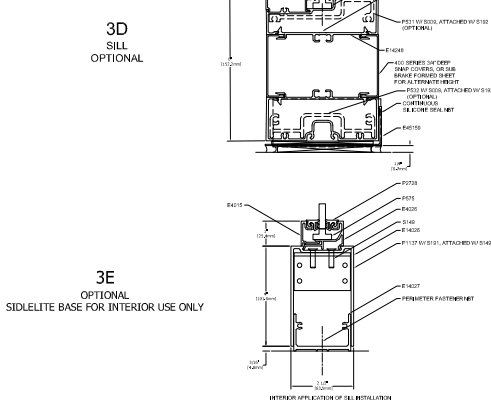

OUTSIDE GLAZED

GLAZING INFILL OPTIONS