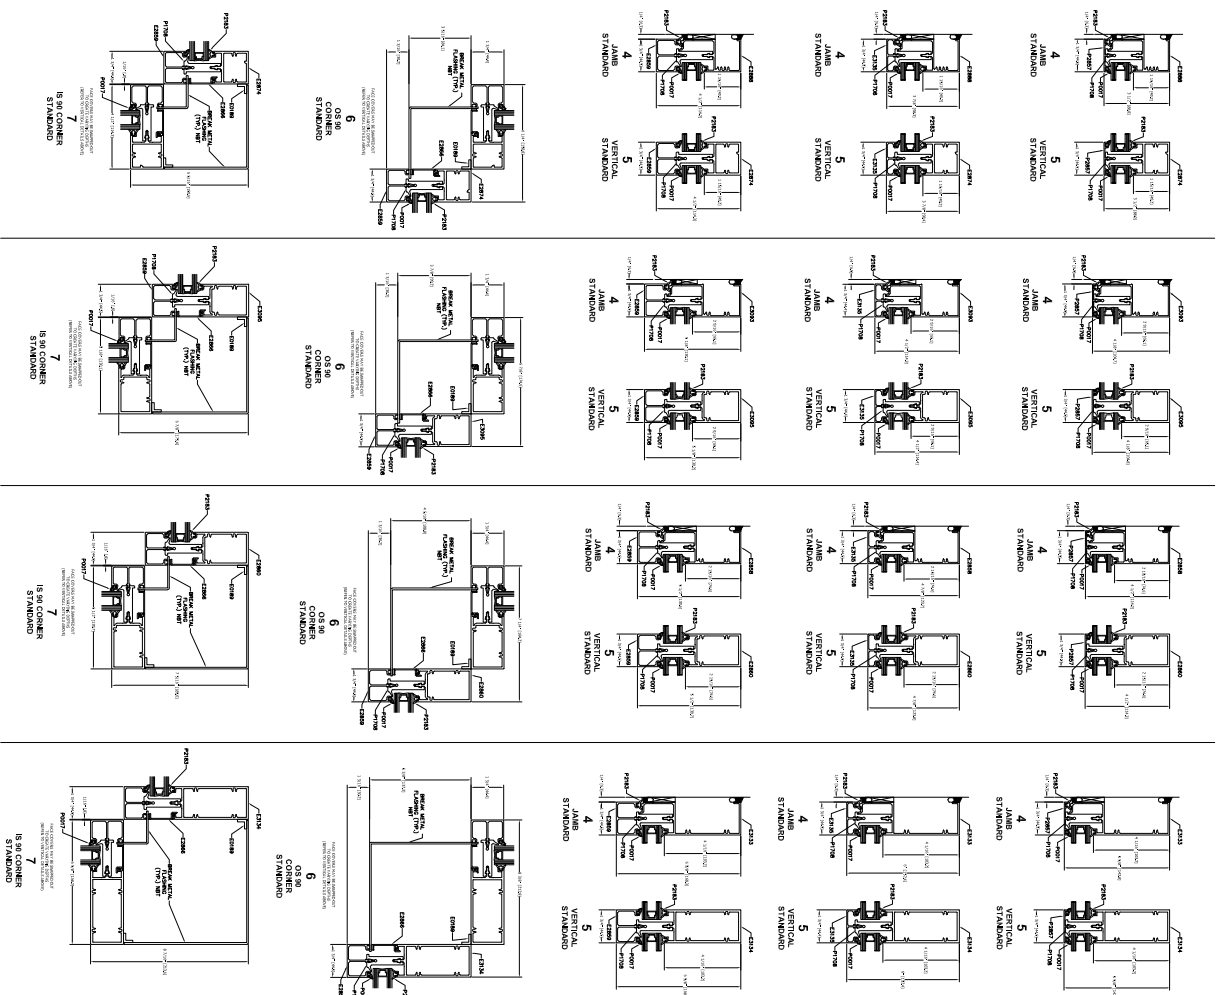

TYPICAL ELEVATION
VersaTherm
SERIES STOREFRONT

HORIZONTALS

SPICE DETAILS
SILL SHOWING HEAD SIMILAR

GLAZING INFILL OPTIONS

VERTICALS & CORNERS

FRONT PLANE GLASS

CENTER PLANE GLASS

DOOR DETAILS
1-3/4" X 4-1/2" FRAMING

DOOR DETAILS
VERSATHERM W/SUBFRAME