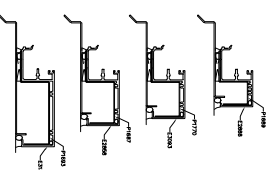

TYPICAL ELEVATION
VersaTherm
SERIES STOREFRONT

HORIZONTALS

SPICE DETAILS
SILL SHOWING HEAD SIMILAR

GLAZING INFILL OPTIONS

VERTICALS & CORNERS

FRONT PLANE GLASS

CENTER PLANE GLASS

DOOR DETAILS
1-3/4" X 4-1/2" FRAMING