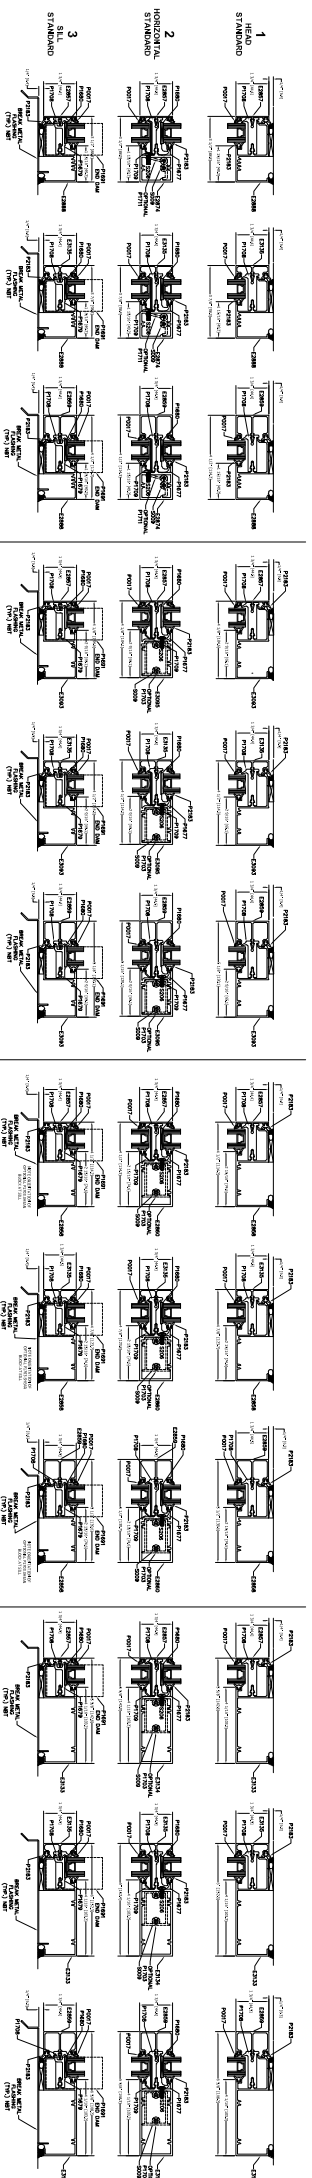

TYPICAL ELEVATION
VersaTherm
SERIES STOREFRONT

HORIZONTALS

SPICE DETAILS
SILL SHOWING HEAD SIMILAR

GLAZING INFILL OPTIONS

VERTICALS & CORNERS

FRONT PLANE GLASS

CENTER PLANE GLASS

DOOR DETAILS
1-3/4" X 4-1/2" FRAMING

DOOR DETAILS
VERSATHERM W/SUBFRAME