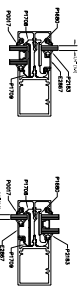

TYPICAL ELEVATION
VersaTherm
SERIES STOREFRONT

HORIZONTALS

SPICE DETAILS
SILL SHOWING HEAD SIMILAR

GLAZING INFILL OPTIONS

VERTICALS & CORNERS

FRONT PLANE GLASS

CENTER PLANE GLASS

DOOR DETAILS
1-3/4" X 4-1/2" FRAMING

DOOR DETAILS
VERSATHERM W/SUBFRAME