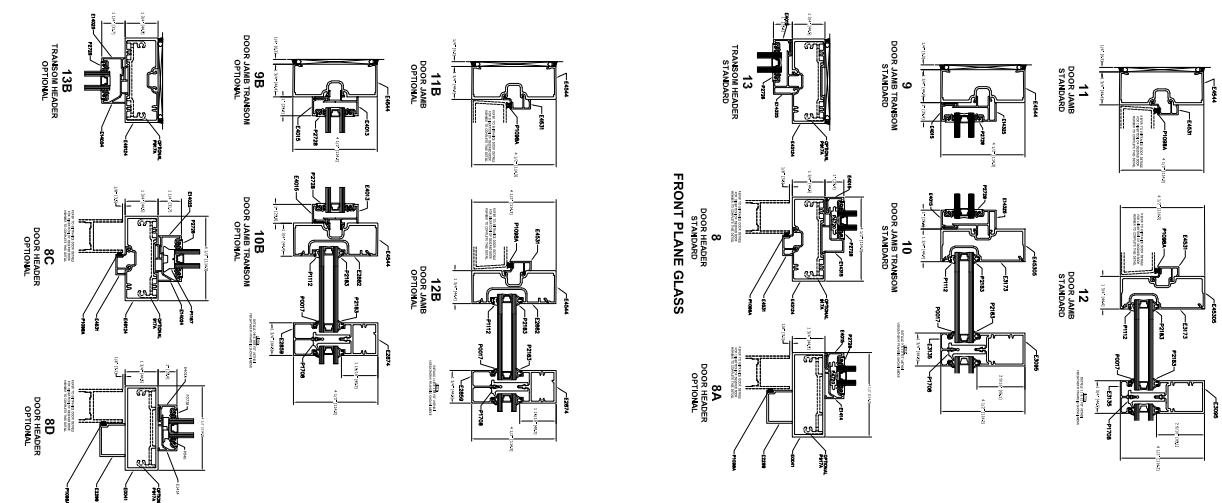

TYPICAL ELEVATION
VersaTherm
SERIES STOREFRONT

HORIZONTALS

SPICE DETAILS
SILL SHOWING HEAD SIMILAR

GLAZING INFILL OPTIONS

VERTICALS & CORNERS

FRONT PLANE GLASS

CENTER PLANE GLASS

DOOR DETAILS
1-3/4" X 4-1/2" FRAMING

DOOR DETAILS
VERSATHERM W/SUBFRAME