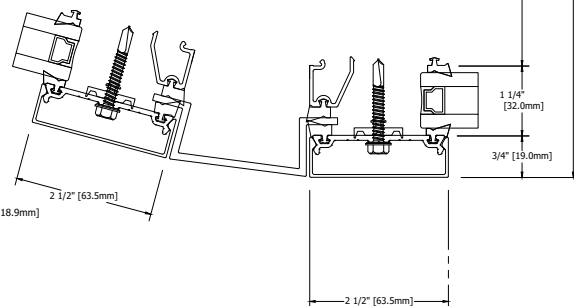

TYPICAL ELEVATION

HORIZONTAL DETAILS

VERTICAL DETAILS

Standard Details
1/5 scale

400CW 10.0" Sys Depth, 8.0" Back Mem Alum CT PP

TYPICAL ELEVATION

VERTICAL DETAILS

VERTICAL DETAILS

Standard Details
1/5 scale

TYPICAL ELEVATION

SPLICE DETAILS

ANCHOR DETAILS

Standard Details
1/5 scale