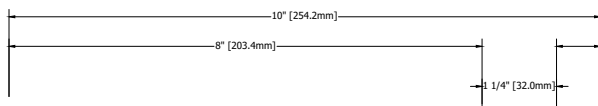

TYPICAL ELEVATION

HORIZONTAL DETAILS

VERTICAL DETAILS

Standard Details
1/5 scale

400CW 10.0" Sys Depth, 8.0" Back Mem Alum CT PP

TYPICAL ELEVATION

VERTICAL DETAILS

VERTICAL DETAILS

Standard Details
1/5 scale

TYPICAL ELEVATION

SPLICE DETAILS

ANCHOR DETAILS

Standard Details
1/5 scale