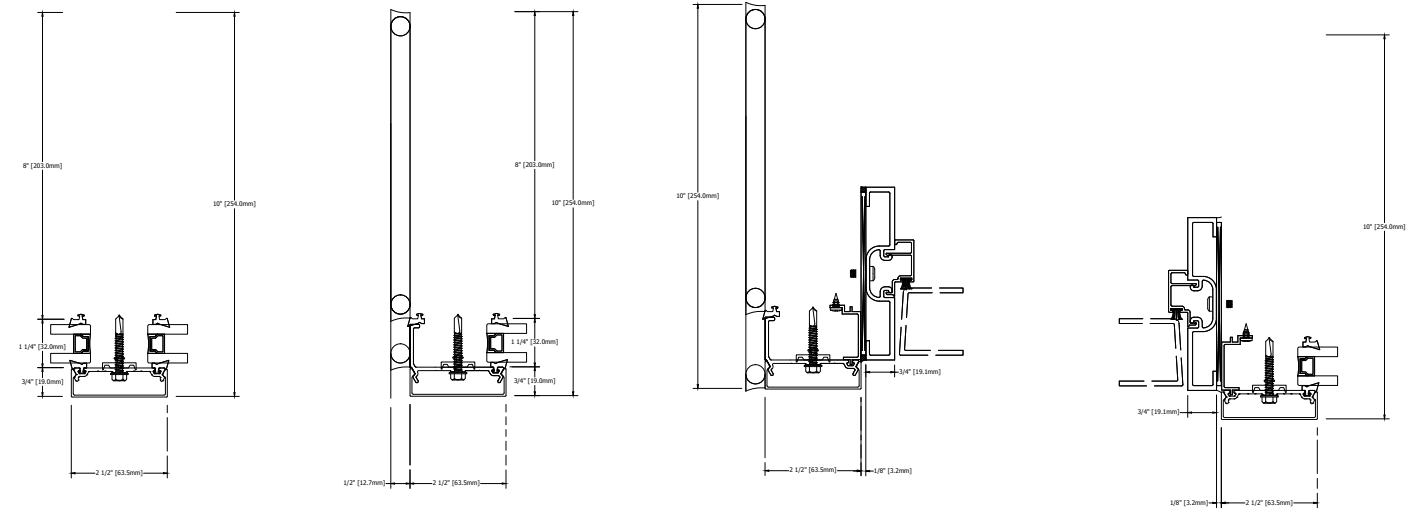

TYPICAL ELEVATION

HORIZONTAL DETAILS

VERTICAL DETAILS

Standard Details
1/5 scale

400CW 10.0" Sys Depth, 8.0" Back Mem Alum CT PP

TYPICAL ELEVATION

VERTICAL DETAILS

VERTICAL DETAILS

Standard Details
1/5 scale

TYPICAL ELEVATION

SPLICE DETAILS

ANCHOR DETAILS

Standard Details
1/5 scale