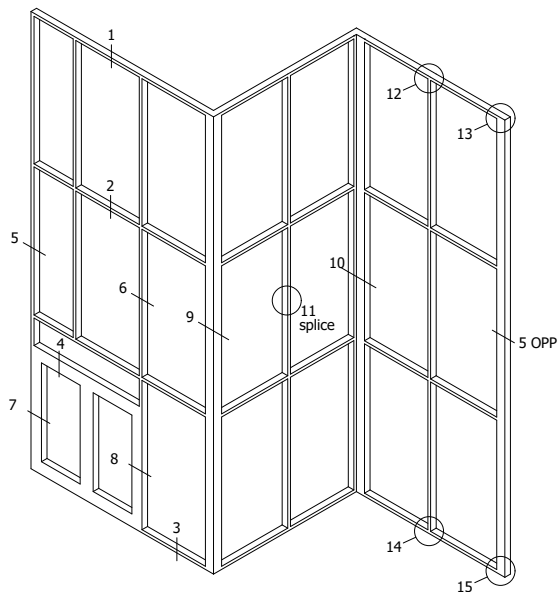

TYPICAL ELEVATION

HORIZONTAL DETAILS

VERTICAL DETAILS

Standard Details
1/5 scale

400CW 10.0" Sys Depth, 8.0" Back Mem Alum CT PP

TYPICAL ELEVATION

VERTICAL DETAILS

VERTICAL DETAILS

Standard Details
1/5 scale

TYPICAL ELEVATION

SPLICE DETAILS

ANCHOR DETAILS

Standard Details
1/5 scale