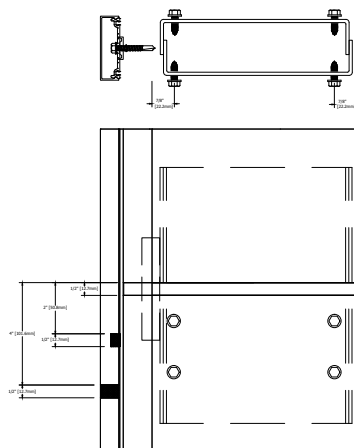

TYPICAL ELEVATION

HORIZONTAL DETAILS

VERTICAL DETAILS

Standard Details
1/5 scale

400CW 10.0" Sys Depth, 8.0" Back Mem Alum CT PP

TYPICAL ELEVATION

VERTICAL DETAILS

VERTICAL DETAILS

Standard Details
1/5 scale

TYPICAL ELEVATION

SPLICE DETAILS

ANCHOR DETAILS

Standard Details
1/5 scale