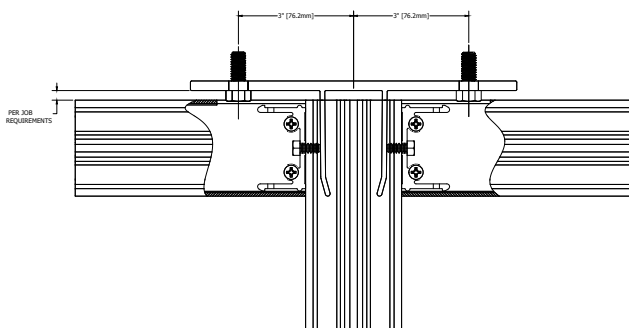

TYPICAL ELEVATION

HORIZONTAL DETAILS

VERTICAL DETAILS

Standard Details
1/5 scale

400CW 10.0" Sys Depth, 8.0" Back Mem Alum CT PP

TYPICAL ELEVATION

VERTICAL DETAILS

VERTICAL DETAILS

Standard Details
1/5 scale

TYPICAL ELEVATION

SPLICE DETAILS

ANCHOR DETAILS

Standard Details
1/5 scale