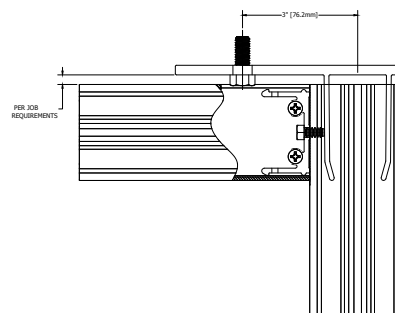

TYPICAL ELEVATION

HORIZONTAL DETAILS

VERTICAL DETAILS

Standard Details
1/5 scale

400CW 10.0" Sys Depth, 8.0" Back Mem Alum CT PP

TYPICAL ELEVATION

VERTICAL DETAILS

VERTICAL DETAILS

Standard Details
1/5 scale

TYPICAL ELEVATION

SPLICE DETAILS

ANCHOR DETAILS

Standard Details
1/5 scale