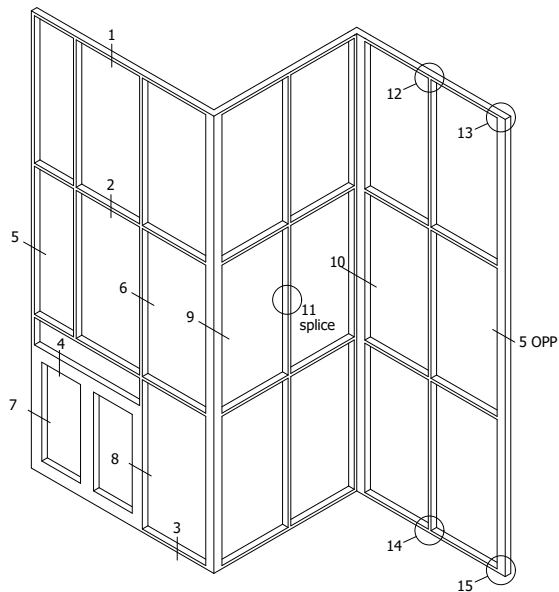

TYPICAL ELEVATION

HORIZONTAL DETAILS

VERTICAL DETAILS

Standard Details
1/5 scale

400CW 10.0" Sys Depth, 8.0" Back Mem Alum CT PP

TYPICAL ELEVATION

VERTICAL DETAILS

VERTICAL DETAILS

Standard Details
1/5 scale

TYPICAL ELEVATION

SPLICE DETAILS

ANCHOR DETAILS

Standard Details
1/5 scale