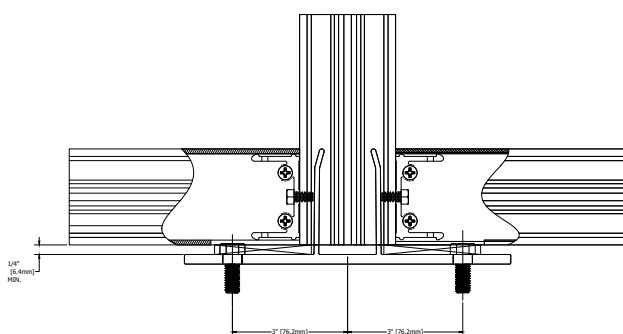

TYPICAL ELEVATION

HORIZONTAL DETAILS

VERTICAL DETAILS

Standard Details
1/5 scale

400CW 10.0" Sys Depth, 8.0" Back Mem Alum CT PP

TYPICAL ELEVATION

VERTICAL DETAILS

VERTICAL DETAILS

Standard Details
1/5 scale

TYPICAL ELEVATION

SPLICE DETAILS

ANCHOR DETAILS

Standard Details
1/5 scale