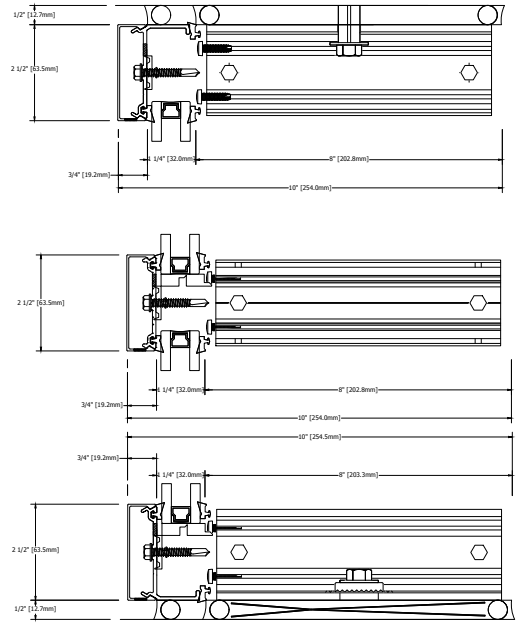

TYPICAL ELEVATION

HORIZONTAL DETAILS

VERTICAL DETAILS

Standard Details
1/5 scale

400CW 10.0" Sys Depth, 8.0" Back Mem Alum CT PP

TYPICAL ELEVATION

VERTICAL DETAILS

VERTICAL DETAILS

Standard Details
1/5 scale

TYPICAL ELEVATION

SPLICE DETAILS

ANCHOR DETAILS

Standard Details
1/5 scale