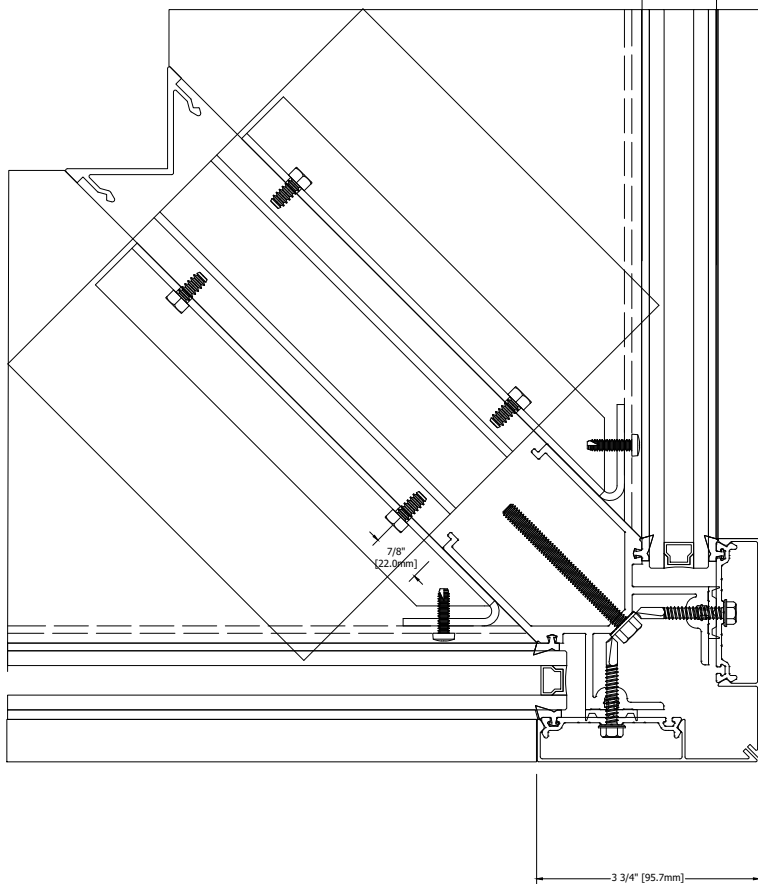

TYPICAL ELEVATION

HORIZONTAL DETAILS

VERTICAL DETAILS

Standard Details
1/5 scale

400CW 10.0" Sys Depth, 8.0" Back Mem Alum CT PP

TYPICAL ELEVATION

VERTICAL DETAILS

VERTICAL DETAILS

Standard Details
1/5 scale

TYPICAL ELEVATION

SPLICE DETAILS

ANCHOR DETAILS

Standard Details
1/5 scale