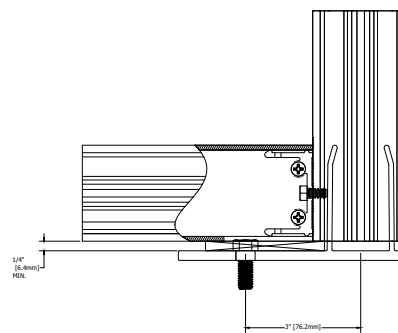

TYPICAL ELEVATION

HORIZONTAL DETAILS

VERTICAL DETAILS

Standard Details
1/5 scale

400CW 10.0" Sys Depth, 8.0" Back Mem Alum CT PP

TYPICAL ELEVATION

VERTICAL DETAILS

VERTICAL DETAILS

Standard Details
1/5 scale

TYPICAL ELEVATION

SPLICE DETAILS

ANCHOR DETAILS

Standard Details
1/5 scale