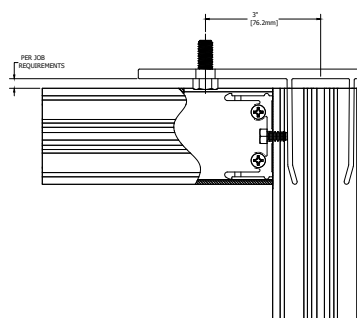

TYPICAL ELEVATION

HORIZONTAL DETAILS

VERTICAL DETAILS

Standard Details
1/5 scale

400CW 10.0" Sys Depth, 8.0" Back Mem Thermal CT PP

TYPICAL ELEVATION

SPLICE DETAILS

VERTICAL DETAILS

Standard Details
1/5 scale

TYPICAL ELEVATION

ANCHOR DETAILS

Standard Details
1/5 scale