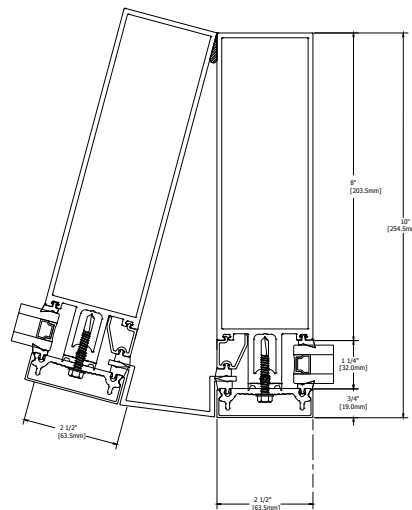

TYPICAL ELEVATION

HORIZONTAL DETAILS

VERTICAL DETAILS

Standard Details
1/5 scale

400CW 10.0" Sys Depth, 8.0" Back Mem Thermal CT PP

TYPICAL ELEVATION

SPLICE DETAILS

VERTICAL DETAILS

Standard Details
1/5 scale

TYPICAL ELEVATION

ANCHOR DETAILS

Standard Details
1/5 scale