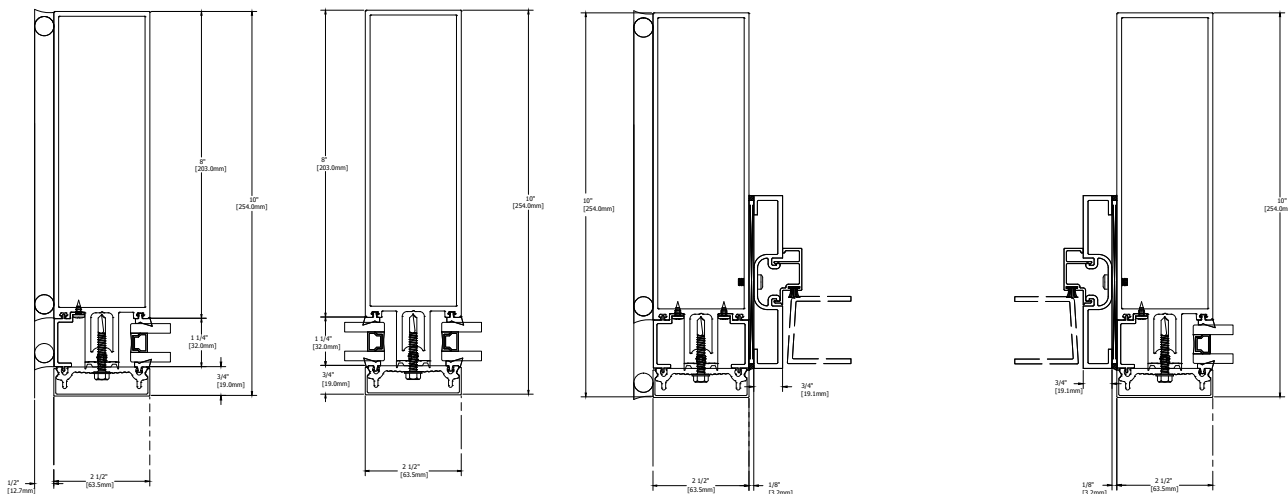

TYPICAL ELEVATION

HORIZONTAL DETAILS

VERTICAL DETAILS

Standard Details
1/5 scale

400CW 10.0" Sys Depth, 8.0" Back Mem Thermal CT PP

TYPICAL ELEVATION

SPLICE DETAILS

VERTICAL DETAILS

Standard Details
1/5 scale

TYPICAL ELEVATION

ANCHOR DETAILS

Standard Details
1/5 scale