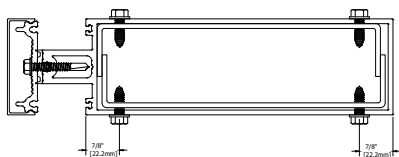

TYPICAL ELEVATION

HORIZONTAL DETAILS

VERTICAL DETAILS

Standard Details
1/5 scale

400CW 10.0" Sys Depth, 8.0" Back Mem Thermal CT PP

TYPICAL ELEVATION

SPLICE DETAILS

VERTICAL DETAILS

Standard Details
1/5 scale

TYPICAL ELEVATION

ANCHOR DETAILS

Standard Details
1/5 scale