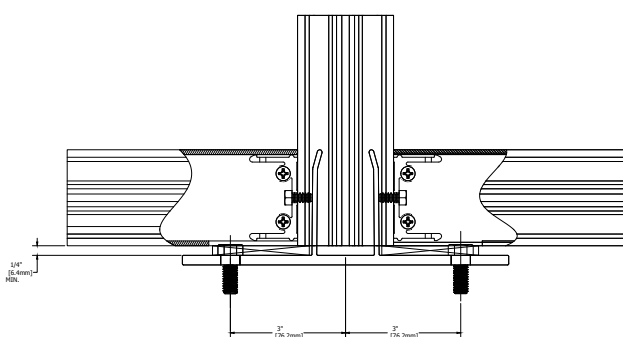

TYPICAL ELEVATION

HORIZONTAL DETAILS

VERTICAL DETAILS

Standard Details
1/5 scale

400CW 10.0" Sys Depth, 8.0" Back Mem Thermal CT PP

TYPICAL ELEVATION

SPLICE DETAILS

VERTICAL DETAILS

Standard Details
1/5 scale

TYPICAL ELEVATION

ANCHOR DETAILS

Standard Details
1/5 scale