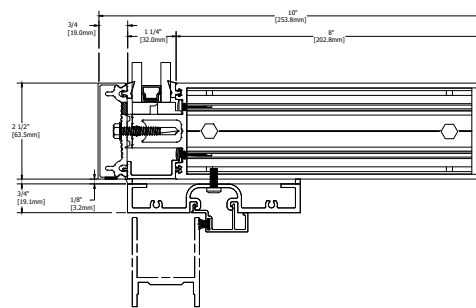

TYPICAL ELEVATION

HORIZONTAL DETAILS

VERTICAL DETAILS

Standard Details
1/5 scale

400CW 10.0" Sys Depth, 8.0" Back Mem Thermal CT PP

TYPICAL ELEVATION

SPLICE DETAILS

VERTICAL DETAILS

Standard Details
1/5 scale

TYPICAL ELEVATION

ANCHOR DETAILS

Standard Details
1/5 scale