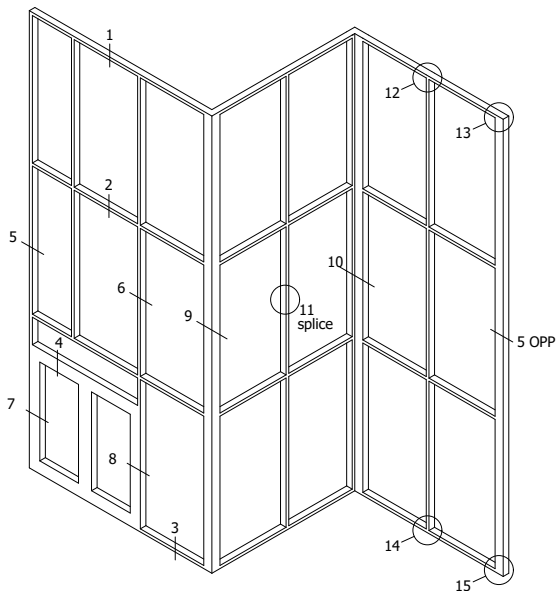

TYPICAL ELEVATION

HORIZONTAL DETAILS

VERTICAL DETAILS

Standard Details
1/5 scale

400CW 10.0" Sys Depth, 8.0" Back Mem Thermal CT PP

TYPICAL ELEVATION

SPLICE DETAILS

VERTICAL DETAILS

Standard Details
1/5 scale

TYPICAL ELEVATION

ANCHOR DETAILS

Standard Details
1/5 scale