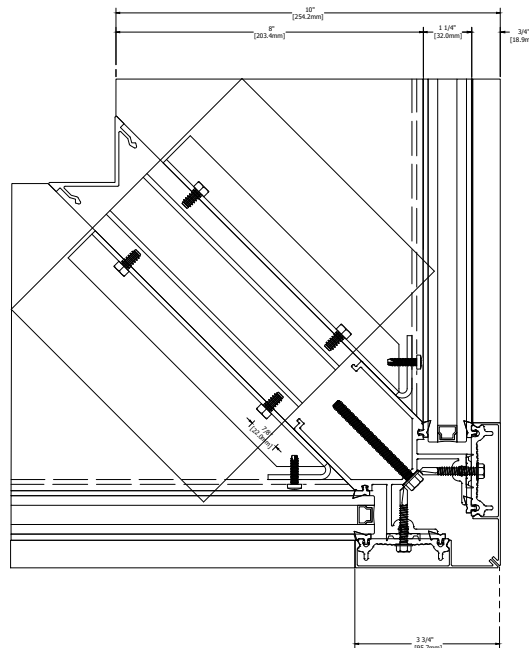

TYPICAL ELEVATION

HORIZONTAL DETAILS

VERTICAL DETAILS

Standard Details
1/5 scale

400CW 10.0" Sys Depth, 8.0" Back Mem Thermal CT PP

TYPICAL ELEVATION

SPLICE DETAILS

VERTICAL DETAILS

Standard Details
1/5 scale

TYPICAL ELEVATION

ANCHOR DETAILS

Standard Details
1/5 scale