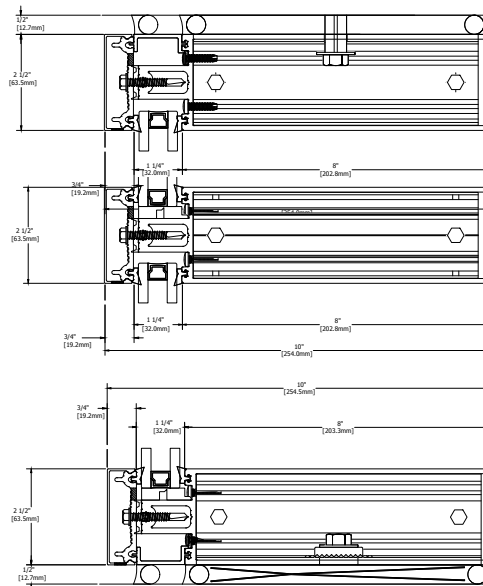

TYPICAL ELEVATION

HORIZONTAL DETAILS

VERTICAL DETAILS

Standard Details
1/5 scale

400CW 10.0" Sys Depth, 8.0" Back Mem Thermal CT PP

TYPICAL ELEVATION

SPLICE DETAILS

VERTICAL DETAILS

Standard Details
1/5 scale

TYPICAL ELEVATION

ANCHOR DETAILS

Standard Details
1/5 scale