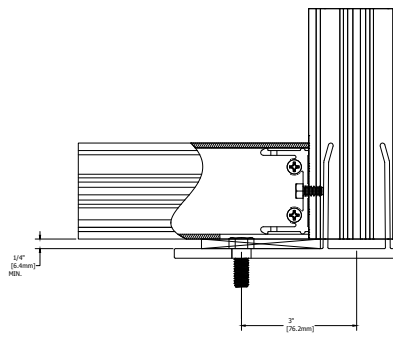

TYPICAL ELEVATION

HORIZONTAL DETAILS

VERTICAL DETAILS

Standard Details
1/5 scale

400CW 10.0" Sys Depth, 8.0" Back Mem Thermal CT PP

TYPICAL ELEVATION

SPLICE DETAILS

VERTICAL DETAILS

Standard Details
1/5 scale

TYPICAL ELEVATION

ANCHOR DETAILS

Standard Details
1/5 scale