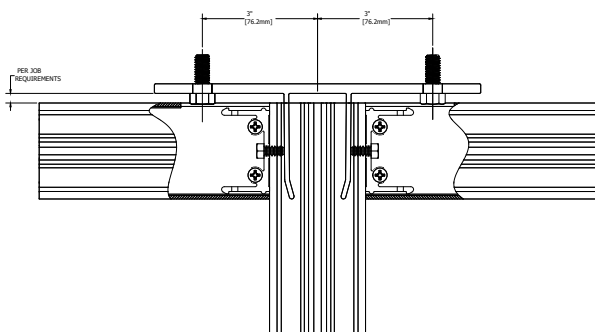

TYPICAL ELEVATION

HORIZONTAL DETAILS

VERTICAL DETAILS

Standard Details
1/5 scale

400CW 10.0" Sys Depth, 8.0" Back Mem Thermal CT PP

TYPICAL ELEVATION

SPLICE DETAILS

VERTICAL DETAILS

Standard Details
1/5 scale

TYPICAL ELEVATION

ANCHOR DETAILS

Standard Details
1/5 scale