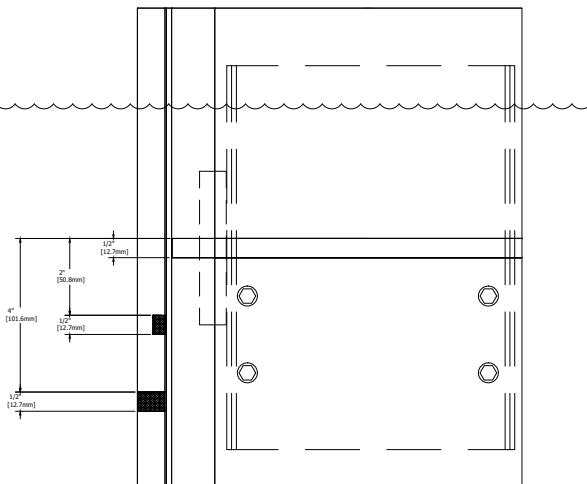

TYPICAL ELEVATION

HORIZONTAL DETAILS

VERTICAL DETAILS

Standard Details
1/5 scale

400CW 10.0" Sys Depth, 8.0" Back Mem Thermal CT PP

TYPICAL ELEVATION

SPLICE DETAILS

VERTICAL DETAILS

Standard Details
1/5 scale

TYPICAL ELEVATION

ANCHOR DETAILS

Standard Details
1/5 scale