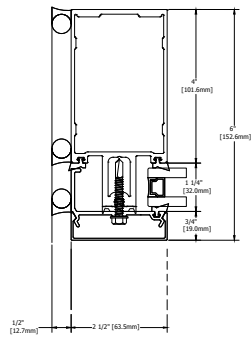

Standard Details
1/5 scale