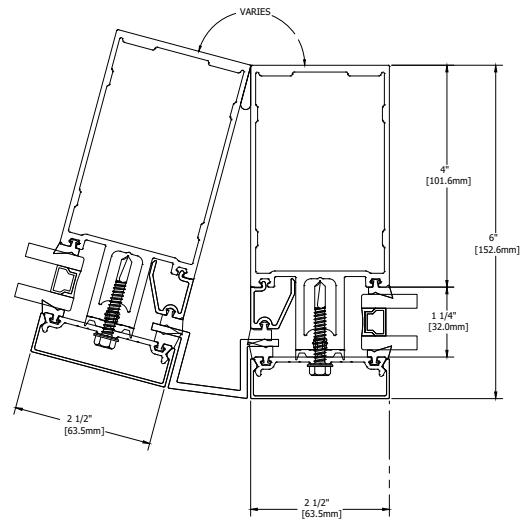

TYPICAL ELEVATION

Standard Details  
1/5 scale

# 400CW 6.0" Sys Depth, 4.0" Back Mem Alum CT PP

TYPICAL ELEVATION

SPLICE DETAILS

VERTICAL DETAILS

Standard Details  
1/5 scale

TYPICAL ELEVATION

ANCHOR DETAILS

Standard Details  
1/5 scale