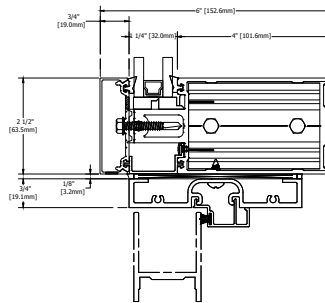

TYPICAL ELEVATION

Standard Details  
1/5 scale

# 400CW 6.0" Sys Depth, 4.0" Back Mem Alum CT PP

TYPICAL ELEVATION

SPLICE DETAILS

VERTICAL DETAILS

Standard Details  
1/5 scale

TYPICAL ELEVATION

ANCHOR DETAILS

Standard Details  
1/5 scale