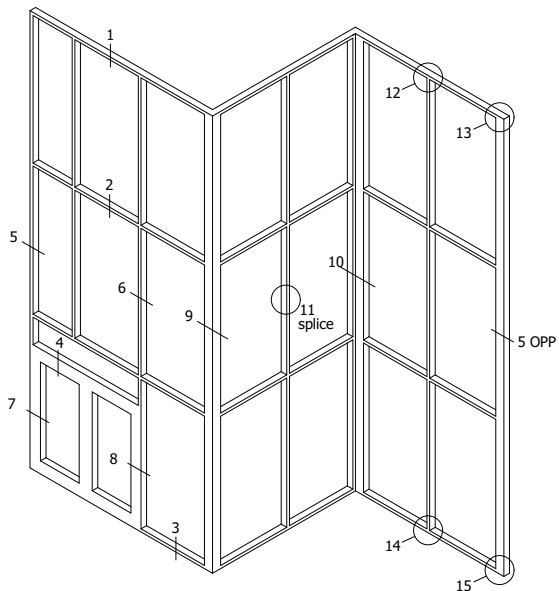

# 400CW 6.0" Sys Depth, 4.0" Back Mem Alum CT PP

TYPICAL ELEVATION

SPLICE DETAILS

VERTICAL DETAILS

Standard Details  
1/5 scale

TYPICAL ELEVATION

ANCHOR DETAILS

Standard Details  
1/5 scale