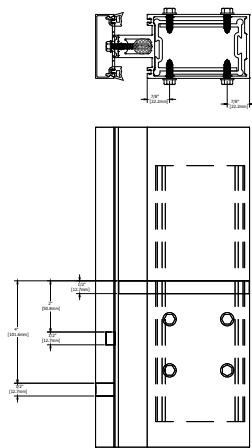

TYPICAL ELEVATION

Standard Details  
1/5 scale

# 400CW 6.0" Sys Depth, 4.0" Back Mem Alum CT PP

TYPICAL ELEVATION

SPLICE DETAILS

VERTICAL DETAILS

Standard Details  
1/5 scale

TYPICAL ELEVATION

ANCHOR DETAILS

Standard Details  
1/5 scale