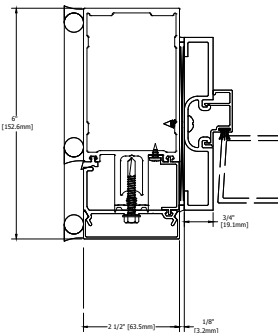

TYPICAL ELEVATION

Standard Details  
1/5 scale

# 400CW 6.0" Sys Depth, 4.0" Back Mem Alum CT PP

TYPICAL ELEVATION

SPLICE DETAILS

VERTICAL DETAILS

Standard Details  
1/5 scale

TYPICAL ELEVATION

ANCHOR DETAILS

Standard Details  
1/5 scale