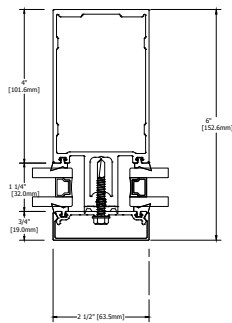

Standard Details
1/5 scale