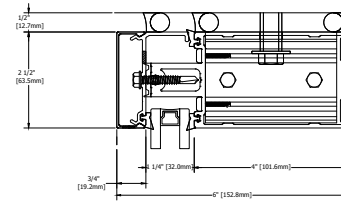

TYPICAL ELEVATION

Standard Details  
1/5 scale

# 400CW 6.0" Sys Depth, 4.0" Back Mem Alum CT PP

TYPICAL ELEVATION

SPLICE DETAILS

VERTICAL DETAILS

Standard Details  
1/5 scale

TYPICAL ELEVATION

ANCHOR DETAILS

Standard Details  
1/5 scale