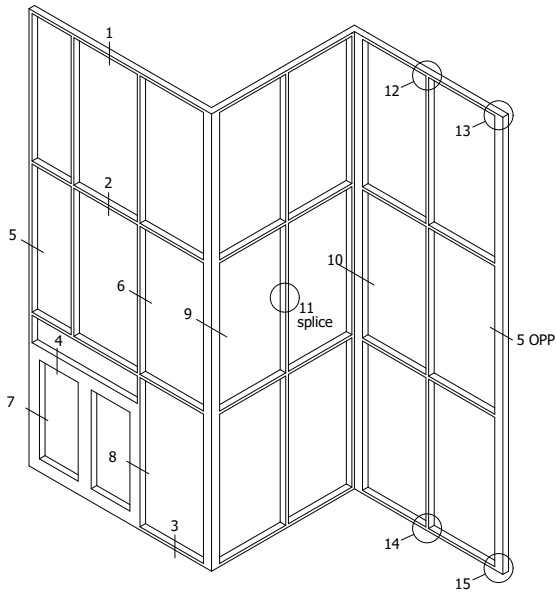

TYPICAL ELEVATION

Standard Details  
1/5 scale

# 400CW 6.0" Sys Depth, 4.0" Back Mem Alum CT PP

TYPICAL ELEVATION

SPLICE DETAILS

VERTICAL DETAILS

Standard Details  
1/5 scale

TYPICAL ELEVATION

ANCHOR DETAILS

Standard Details  
1/5 scale