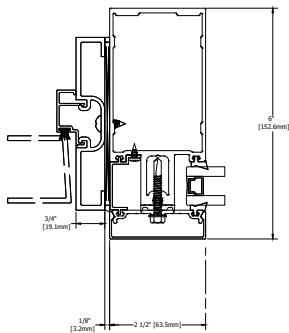

TYPICAL ELEVATION

Standard Details  
1/5 scale

# 400CW 6.0" Sys Depth, 4.0" Back Mem Alum CT PP

TYPICAL ELEVATION

SPLICE DETAILS

VERTICAL DETAILS

Standard Details  
1/5 scale

TYPICAL ELEVATION

ANCHOR DETAILS

Standard Details  
1/5 scale