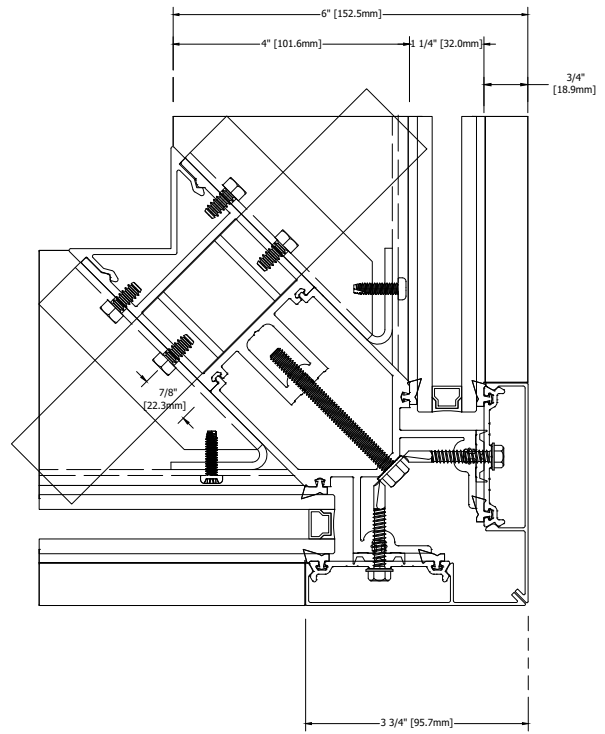

TYPICAL ELEVATION

Standard Details  
1/5 scale

# 400CW 6.0" Sys Depth, 4.0" Back Mem Alum CT PP

TYPICAL ELEVATION

SPLICE DETAILS

VERTICAL DETAILS

Standard Details  
1/5 scale

TYPICAL ELEVATION

ANCHOR DETAILS

Standard Details  
1/5 scale