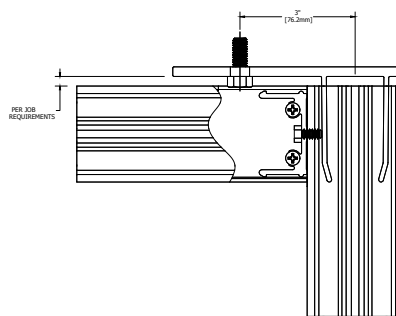

# 400CW 6.0" Sys Depth, 4.0" Back Mem Alum CT PP

TYPICAL ELEVATION

SPLICE DETAILS

VERTICAL DETAILS

Standard Details  
1/5 scale

TYPICAL ELEVATION

ANCHOR DETAILS

Standard Details  
1/5 scale