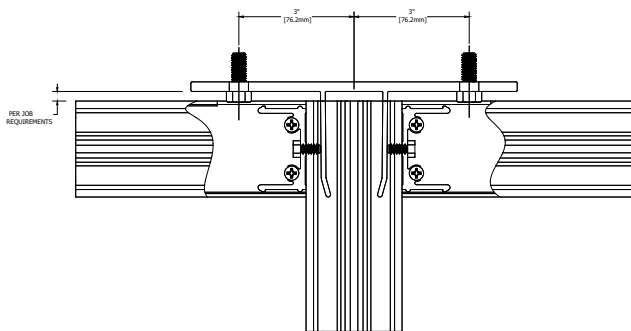

# 400CW 6.0" Sys Depth, 4.0" Back Mem Alum CT PP

TYPICAL ELEVATION

SPLICE DETAILS

VERTICAL DETAILS

Standard Details  
1/5 scale

TYPICAL ELEVATION

ANCHOR DETAILS

Standard Details  
1/5 scale