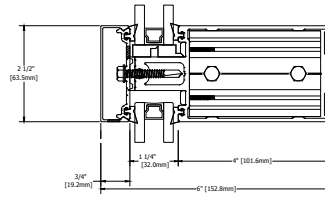

TYPICAL ELEVATION

Standard Details  
1/5 scale

# 400CW 6.0" Sys Depth, 4.0" Back Mem Alum CT PP

TYPICAL ELEVATION

SPLICE DETAILS

VERTICAL DETAILS

Standard Details  
1/5 scale

TYPICAL ELEVATION

ANCHOR DETAILS

Standard Details  
1/5 scale