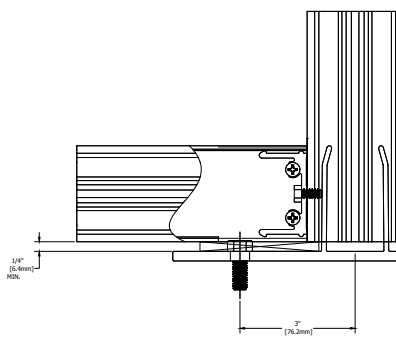

# 400CW 6.0" Sys Depth, 4.0" Back Mem Alum CT PP

TYPICAL ELEVATION

SPLICE DETAILS

VERTICAL DETAILS

Standard Details  
1/5 scale

TYPICAL ELEVATION

ANCHOR DETAILS

Standard Details  
1/5 scale