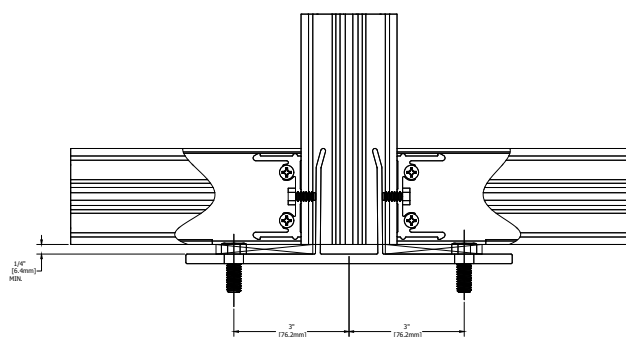

# 400CW 6.0" Sys Depth, 4.0" Back Mem Alum CT PP

TYPICAL ELEVATION

SPLICE DETAILS

VERTICAL DETAILS

Standard Details  
1/5 scale

TYPICAL ELEVATION

ANCHOR DETAILS

Standard Details  
1/5 scale