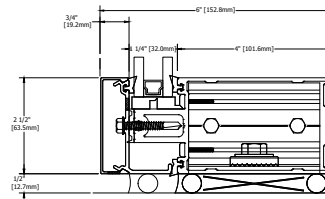

TYPICAL ELEVATION

Standard Details  
1/5 scale

# 400CW 6.0" Sys Depth, 4.0" Back Mem Alum CT PP

TYPICAL ELEVATION

SPLICE DETAILS

VERTICAL DETAILS

Standard Details  
1/5 scale

TYPICAL ELEVATION

ANCHOR DETAILS

Standard Details  
1/5 scale