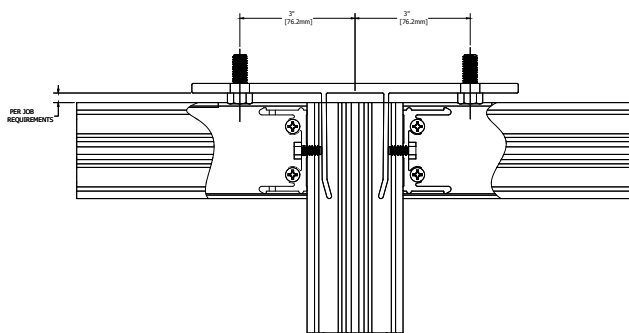

400CW 7.0" Sys Depth, 5.0" Back Mem Alum CT PP

TYPICAL ELEVATION

Standard Details
1/5 scale

400CW 7.0" Sys Depth, 5.0" Back Mem Alum CT PP

TYPICAL ELEVATION

Standard Details
1/5 scale

TYPICAL ELEVATION

Standard Details
1/5 scale