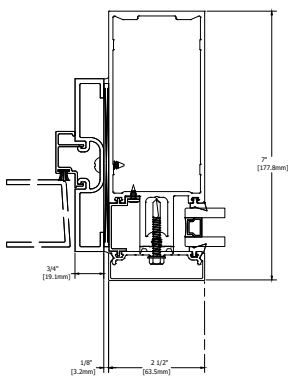

400CW 7.0" Sys Depth, 5.0" Back Mem Alum CT PP

TYPICAL ELEVATION

Standard Details
1/5 scale

400CW 7.0" Sys Depth, 5.0" Back Mem Alum CT PP

TYPICAL ELEVATION

Standard Details
1/5 scale

TYPICAL ELEVATION

Standard Details
1/5 scale