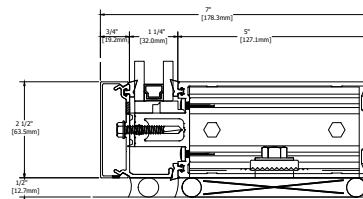

400CW 7.0" Sys Depth, 5.0" Back Mem Alum CT PP

TYPICAL ELEVATION

Standard Details
1/5 scale

400CW 7.0" Sys Depth, 5.0" Back Mem Alum CT PP

TYPICAL ELEVATION

Standard Details
1/5 scale

TYPICAL ELEVATION

Standard Details
1/5 scale