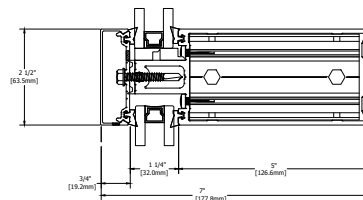

400CW 7.0" Sys Depth, 5.0" Back Mem Alum CT PP

TYPICAL ELEVATION

Standard Details
1/5 scale

400CW 7.0" Sys Depth, 5.0" Back Mem Alum CT PP

TYPICAL ELEVATION

Standard Details
1/5 scale

TYPICAL ELEVATION

Standard Details
1/5 scale