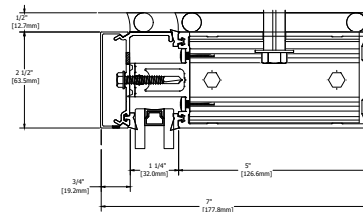

400CW 7.0" Sys Depth, 5.0" Back Mem Alum CT PP

TYPICAL ELEVATION

Standard Details
1/5 scale

400CW 7.0" Sys Depth, 5.0" Back Mem Alum CT PP

TYPICAL ELEVATION

Standard Details
1/5 scale

TYPICAL ELEVATION

Standard Details
1/5 scale