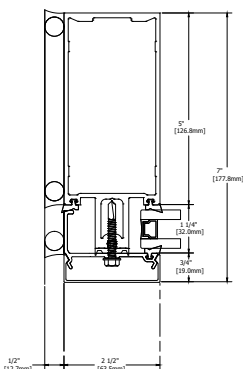

400CW 7.0" Sys Depth, 5.0" Back Mem Alum CT PP

TYPICAL ELEVATION

Standard Details
1/5 scale

400CW 7.0" Sys Depth, 5.0" Back Mem Alum CT PP

TYPICAL ELEVATION

Standard Details
1/5 scale

TYPICAL ELEVATION

Standard Details
1/5 scale