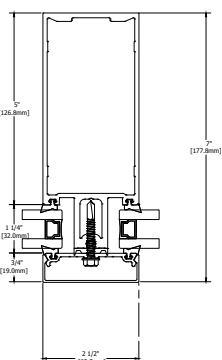

400CW 7.0" Sys Depth, 5.0" Back Mem Alum CT PP

TYPICAL ELEVATION

Standard Details
1/5 scale

400CW 7.0" Sys Depth, 5.0" Back Mem Alum CT PP

TYPICAL ELEVATION

Standard Details
1/5 scale

TYPICAL ELEVATION

Standard Details
1/5 scale