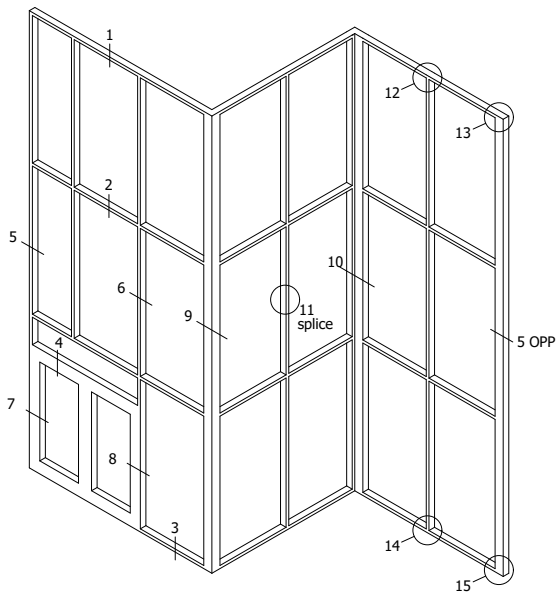

400CW 7.0" Sys Depth, 5.0" Back Mem Alum CT PP

TYPICAL ELEVATION

Standard Details
1/5 scale

400CW 7.0" Sys Depth, 5.0" Back Mem Alum CT PP

TYPICAL ELEVATION

Standard Details
1/5 scale

TYPICAL ELEVATION

Standard Details
1/5 scale