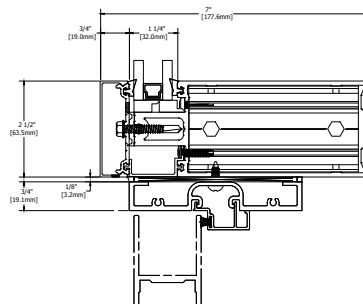

400CW 7.0" Sys Depth, 5.0" Back Mem Alum CT PP

TYPICAL ELEVATION

Standard Details
1/5 scale

400CW 7.0" Sys Depth, 5.0" Back Mem Alum CT PP

TYPICAL ELEVATION

Standard Details
1/5 scale

TYPICAL ELEVATION

Standard Details
1/5 scale