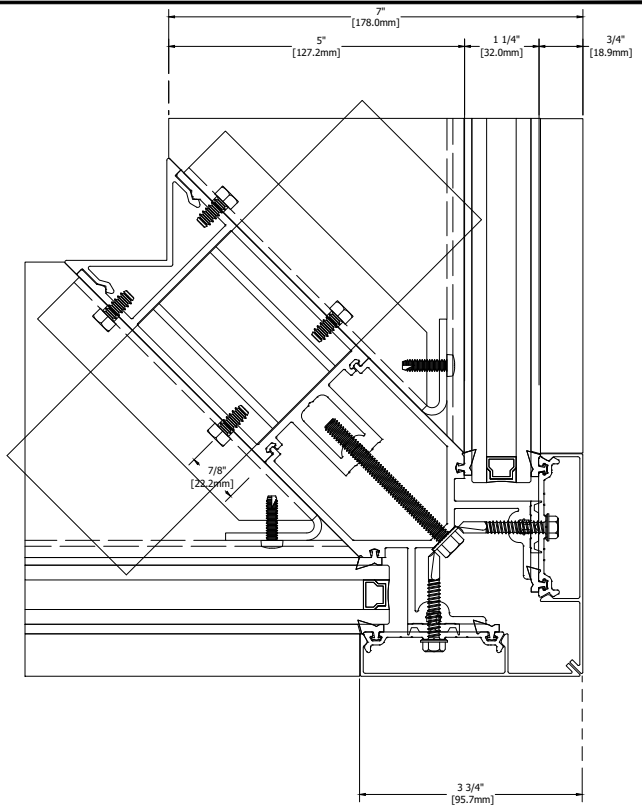

400CW 7.0" Sys Depth, 5.0" Back Mem Alum CT PP

TYPICAL ELEVATION

Standard Details
1/5 scale

400CW 7.0" Sys Depth, 5.0" Back Mem Alum CT PP

TYPICAL ELEVATION

Standard Details
1/5 scale

TYPICAL ELEVATION

Standard Details
1/5 scale