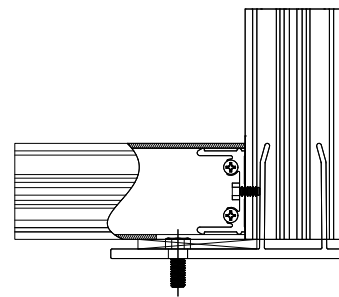

400CW 7.0" Sys Depth, 5.0" Back Mem Alum CT PP

TYPICAL ELEVATION

Standard Details
1/5 scale

400CW 7.0" Sys Depth, 5.0" Back Mem Alum CT PP

TYPICAL ELEVATION

Standard Details
1/5 scale

TYPICAL ELEVATION

Standard Details
1/5 scale