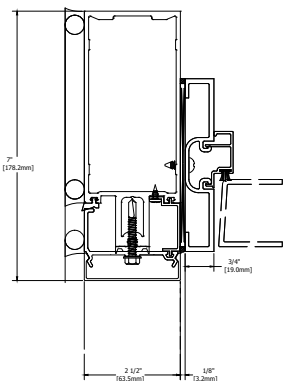

400CW 7.0" Sys Depth, 5.0" Back Mem Alum CT PP

TYPICAL ELEVATION

Standard Details
1/5 scale

400CW 7.0" Sys Depth, 5.0" Back Mem Alum CT PP

TYPICAL ELEVATION

Standard Details
1/5 scale

TYPICAL ELEVATION

Standard Details
1/5 scale