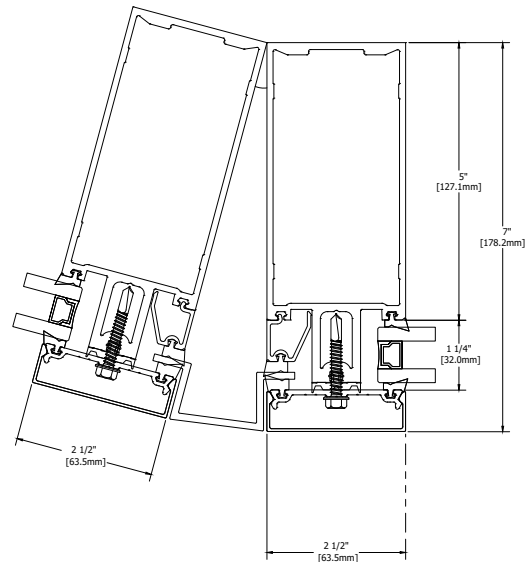

400CW 7.0" Sys Depth, 5.0" Back Mem Alum CT PP

TYPICAL ELEVATION

Standard Details
1/5 scale

400CW 7.0" Sys Depth, 5.0" Back Mem Alum CT PP

TYPICAL ELEVATION

Standard Details
1/5 scale

TYPICAL ELEVATION

Standard Details
1/5 scale