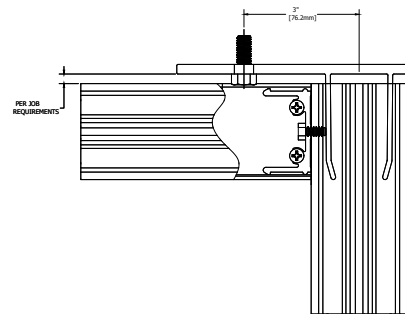

400CW 7.0" Sys Depth, 5.0" Back Mem Alum CT PP

TYPICAL ELEVATION

Standard Details
1/5 scale

400CW 7.0" Sys Depth, 5.0" Back Mem Alum CT PP

TYPICAL ELEVATION

Standard Details
1/5 scale

TYPICAL ELEVATION

Standard Details
1/5 scale