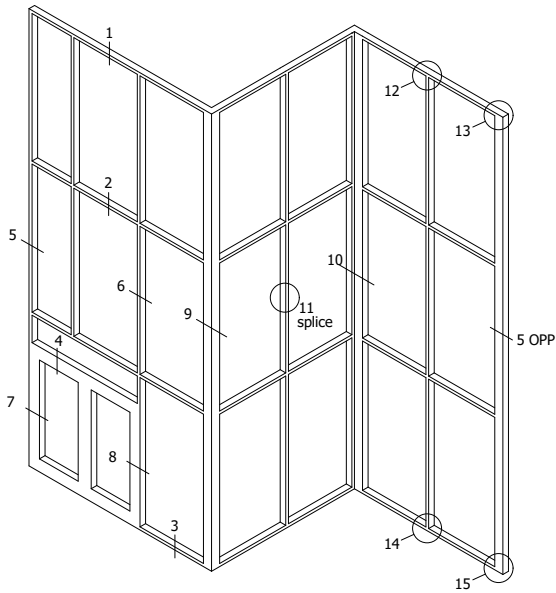

400CW 7.0" Sys Depth, 5.0" Back Mem Alum CT PP

TYPICAL ELEVATION

Standard Details
1/5 scale

400CW 7.0" Sys Depth, 5.0" Back Mem Alum CT PP

TYPICAL ELEVATION

Standard Details
1/5 scale

TYPICAL ELEVATION

Standard Details
1/5 scale