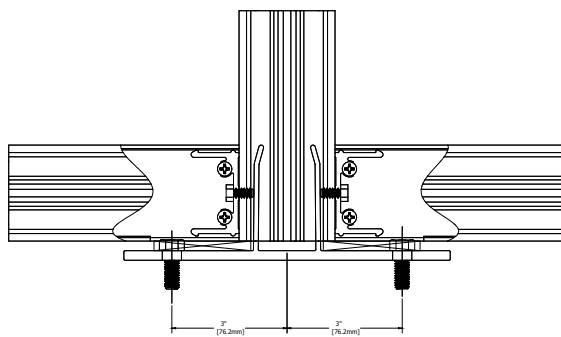

400CW 7.0" Sys Depth, 5.0" Back Mem Alum CT PP

TYPICAL ELEVATION

Standard Details
1/5 scale

400CW 7.0" Sys Depth, 5.0" Back Mem Alum CT PP

TYPICAL ELEVATION

Standard Details
1/5 scale

TYPICAL ELEVATION

Standard Details
1/5 scale