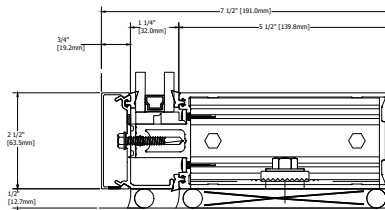

TYPICAL ELEVATION

HORIZONTAL DETAILS

VERTICAL DETAILS

Standard Details
1/5 scale

400CW 7.5" Sys Depth, 5.5" Back Mem Alum CT PP

TYPICAL ELEVATION

SPLICE DETAILS

VERTICAL DETAILS

Standard Details
1/5 scale

TYPICAL ELEVATION

ANCHOR DETAILS

Standard Details
1/5 scale