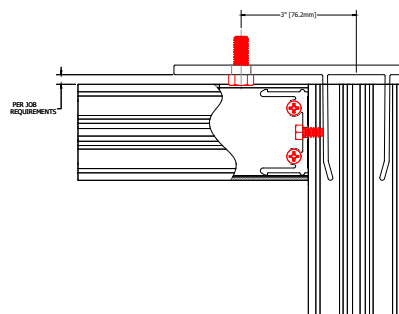

TYPICAL ELEVATION

HORIZONTAL DETAILS

VERTICAL DETAILS

Standard Details
1/5 scale

400CW 7.5" Sys Depth, 5.5" Back Mem Alum CT PP

TYPICAL ELEVATION

SPLICE DETAILS

VERTICAL DETAILS

Standard Details
1/5 scale

TYPICAL ELEVATION

ANCHOR DETAILS

Standard Details
1/5 scale