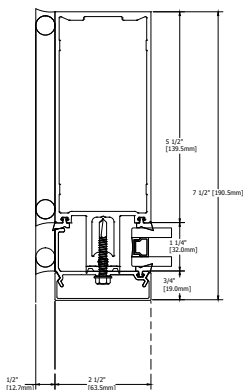

TYPICAL ELEVATION

HORIZONTAL DETAILS

VERTICAL DETAILS

Standard Details
1/5 scale

400CW 7.5" Sys Depth, 5.5" Back Mem Alum CT PP

TYPICAL ELEVATION

SPLICE DETAILS

VERTICAL DETAILS

Standard Details
1/5 scale

TYPICAL ELEVATION

ANCHOR DETAILS

Standard Details
1/5 scale