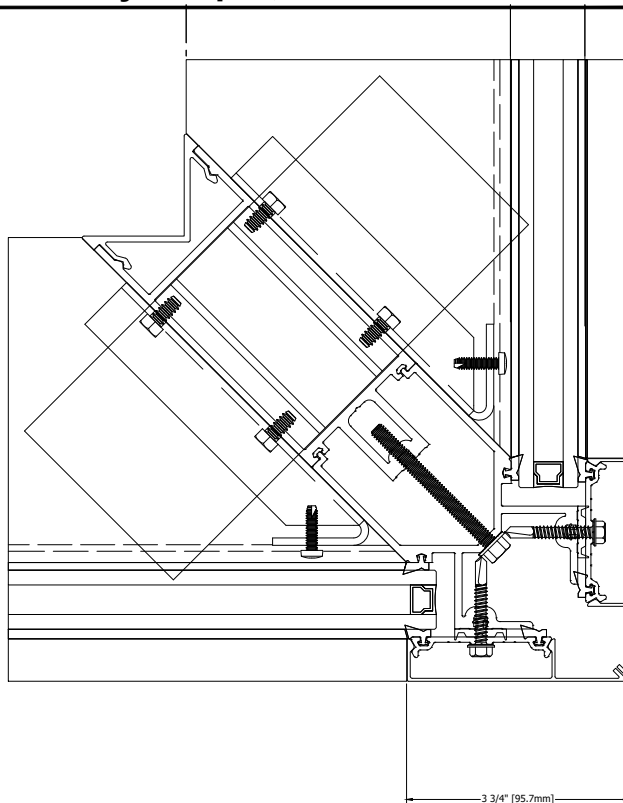

TYPICAL ELEVATION

HORIZONTAL DETAILS

VERTICAL DETAILS

Standard Details
1/5 scale

400CW 7.5" Sys Depth, 5.5" Back Mem Alum CT PP

TYPICAL ELEVATION

SPLICE DETAILS

VERTICAL DETAILS

Standard Details
1/5 scale

TYPICAL ELEVATION

ANCHOR DETAILS

Standard Details
1/5 scale