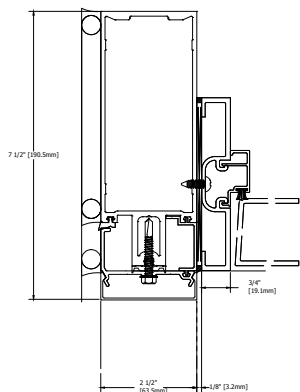

TYPICAL ELEVATION

HORIZONTAL DETAILS

VERTICAL DETAILS

Standard Details
1/5 scale

400CW 7.5" Sys Depth, 5.5" Back Mem Alum CT PP

TYPICAL ELEVATION

SPLICE DETAILS

VERTICAL DETAILS

Standard Details
1/5 scale

TYPICAL ELEVATION

ANCHOR DETAILS

Standard Details
1/5 scale