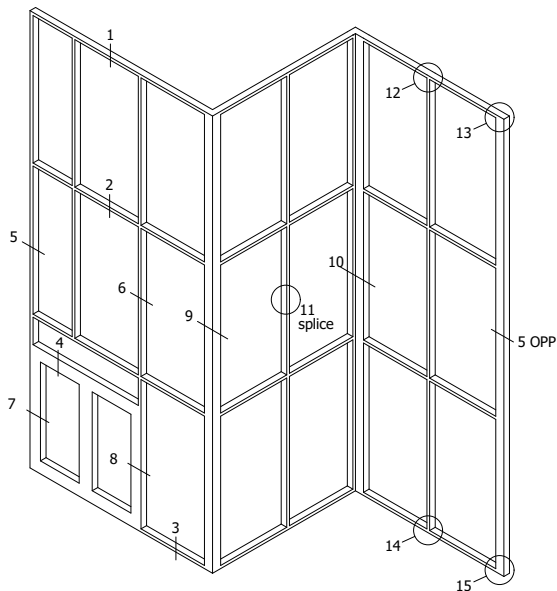

TYPICAL ELEVATION

HORIZONTAL DETAILS

VERTICAL DETAILS

Standard Details
1/5 scale

400CW 7.5" Sys Depth, 5.5" Back Mem Alum CT PP

TYPICAL ELEVATION

SPLICE DETAILS

VERTICAL DETAILS

Standard Details
1/5 scale

TYPICAL ELEVATION

ANCHOR DETAILS

Standard Details
1/5 scale