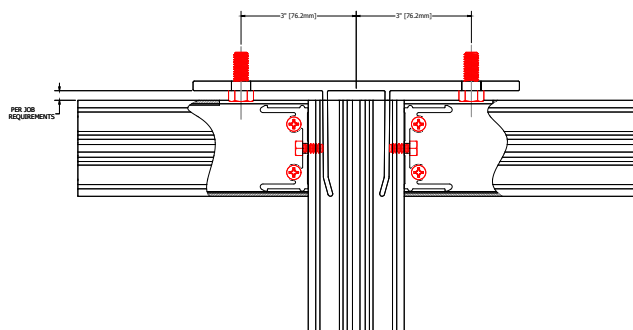

TYPICAL ELEVATION

HORIZONTAL DETAILS

VERTICAL DETAILS

Standard Details
1/5 scale

400CW 7.5" Sys Depth, 5.5" Back Mem Alum CT PP

TYPICAL ELEVATION

SPLICE DETAILS

VERTICAL DETAILS

Standard Details
1/5 scale

TYPICAL ELEVATION

ANCHOR DETAILS

Standard Details
1/5 scale