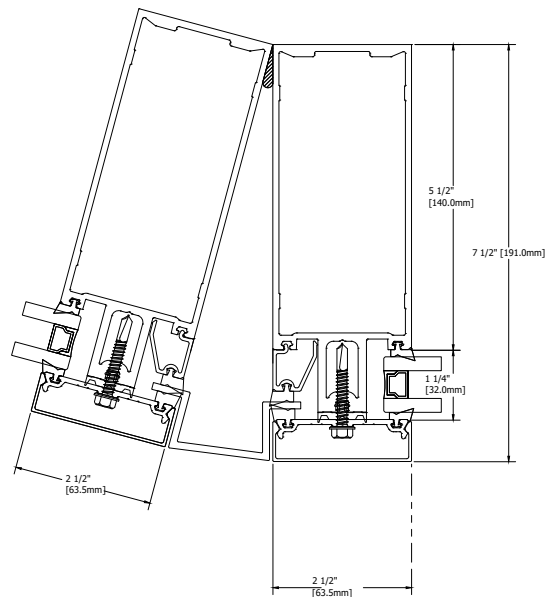

TYPICAL ELEVATION

HORIZONTAL DETAILS

VERTICAL DETAILS

Standard Details
1/5 scale

400CW 7.5" Sys Depth, 5.5" Back Mem Alum CT PP

TYPICAL ELEVATION

SPLICE DETAILS

VERTICAL DETAILS

Standard Details
1/5 scale

TYPICAL ELEVATION

ANCHOR DETAILS

Standard Details
1/5 scale