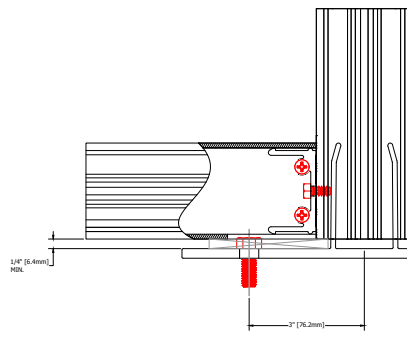

TYPICAL ELEVATION

HORIZONTAL DETAILS

VERTICAL DETAILS

Standard Details
1/5 scale

400CW 7.5" Sys Depth, 5.5" Back Mem Alum CT PP

TYPICAL ELEVATION

SPLICE DETAILS

VERTICAL DETAILS

Standard Details
1/5 scale

TYPICAL ELEVATION

ANCHOR DETAILS

Standard Details
1/5 scale