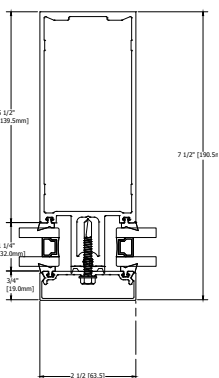

TYPICAL ELEVATION

HORIZONTAL DETAILS

VERTICAL DETAILS

Standard Details
1/5 scale

400CW 7.5" Sys Depth, 5.5" Back Mem Alum CT PP

TYPICAL ELEVATION

SPLICE DETAILS

VERTICAL DETAILS

Standard Details
1/5 scale

TYPICAL ELEVATION

ANCHOR DETAILS

Standard Details
1/5 scale