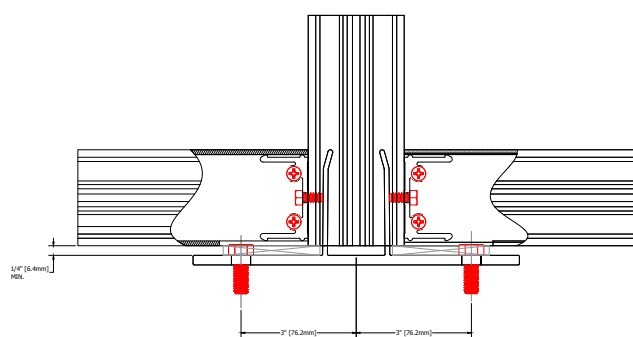

TYPICAL ELEVATION

HORIZONTAL DETAILS

VERTICAL DETAILS

Standard Details
1/5 scale

400CW 7.5" Sys Depth, 5.5" Back Mem Alum CT PP

TYPICAL ELEVATION

SPLICE DETAILS

VERTICAL DETAILS

Standard Details
1/5 scale

TYPICAL ELEVATION

ANCHOR DETAILS

Standard Details
1/5 scale