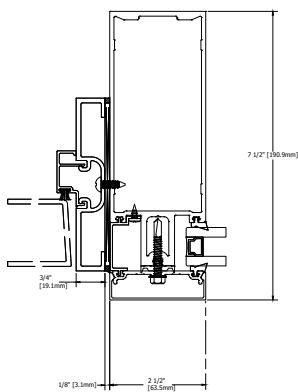

TYPICAL ELEVATION

HORIZONTAL DETAILS

VERTICAL DETAILS

Standard Details
1/5 scale

400CW 7.5" Sys Depth, 5.5" Back Mem Alum CT PP

TYPICAL ELEVATION

SPLICE DETAILS

VERTICAL DETAILS

Standard Details
1/5 scale

TYPICAL ELEVATION

ANCHOR DETAILS

Standard Details
1/5 scale