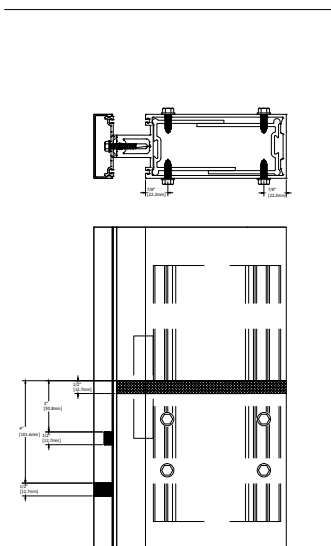

TYPICAL ELEVATION

HORIZONTAL DETAILS

VERTICAL DETAILS

Standard Details
1/5 scale

400CW 7.5" Sys Depth, 5.5" Back Mem Alum CT PP

TYPICAL ELEVATION

SPLICE DETAILS

VERTICAL DETAILS

Standard Details
1/5 scale

TYPICAL ELEVATION

ANCHOR DETAILS

Standard Details
1/5 scale