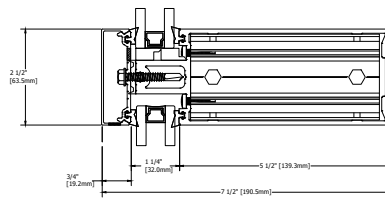

TYPICAL ELEVATION

HORIZONTAL DETAILS

VERTICAL DETAILS

Standard Details
1/5 scale

400CW 7.5" Sys Depth, 5.5" Back Mem Alum CT PP

TYPICAL ELEVATION

SPLICE DETAILS

VERTICAL DETAILS

Standard Details
1/5 scale

TYPICAL ELEVATION

ANCHOR DETAILS

Standard Details
1/5 scale