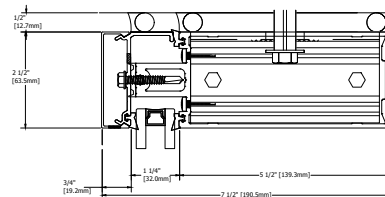

TYPICAL ELEVATION

HORIZONTAL DETAILS

VERTICAL DETAILS

Standard Details
1/5 scale

400CW 7.5" Sys Depth, 5.5" Back Mem Alum CT PP

TYPICAL ELEVATION

SPLICE DETAILS

VERTICAL DETAILS

Standard Details
1/5 scale

TYPICAL ELEVATION

ANCHOR DETAILS

Standard Details
1/5 scale