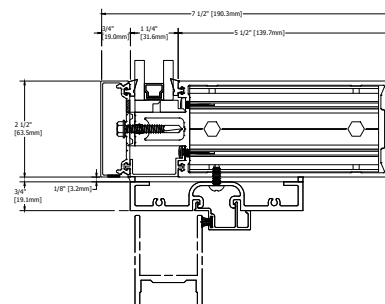

TYPICAL ELEVATION

HORIZONTAL DETAILS

VERTICAL DETAILS

Standard Details
1/5 scale

400CW 7.5" Sys Depth, 5.5" Back Mem Alum CT PP

TYPICAL ELEVATION

SPLICE DETAILS

VERTICAL DETAILS

Standard Details
1/5 scale

TYPICAL ELEVATION

ANCHOR DETAILS

Standard Details
1/5 scale