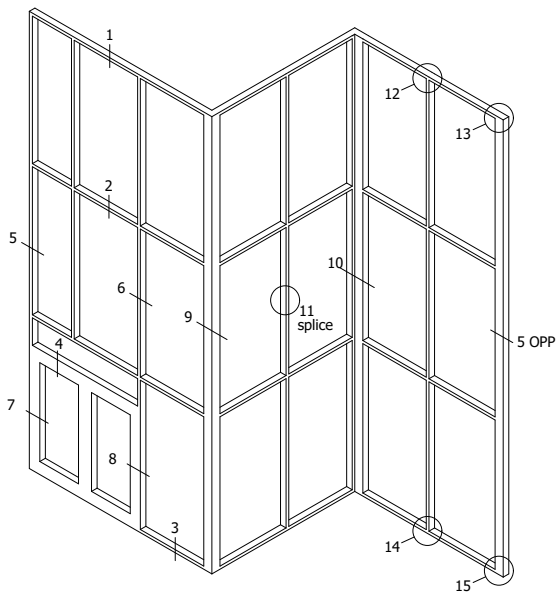

# 400CW 8.0" Sys Depth, 6.0" Back Mem Alum CT PP

TYPICAL ELEVATION

HORIZONTAL DETAILS

VERTICAL DETAILS

Standard Details  
1/5 scale

TYPICAL ELEVATION

VERTICAL DETAILS

SPLICE DETAILS

VERTICAL DETAILS

TYPICAL ELEVATION

ANCHOR DETAILS