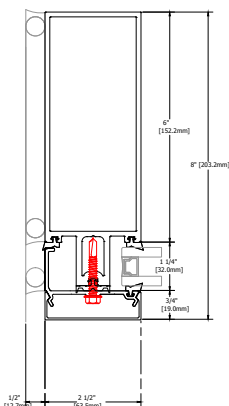

# 400CW 8.0" Sys Depth, 6.0" Back Mem Alum CT PP

TYPICAL ELEVATION

HORIZONTAL DETAILS

VERTICAL DETAILS

Standard Details  
1/5 scale

TYPICAL ELEVATION

VERTICAL DETAILS

SPLICE DETAILS

VERTICAL DETAILS

TYPICAL ELEVATION

ANCHOR DETAILS