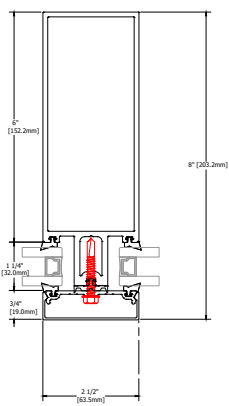

# 400CW 8.0" Sys Depth, 6.0" Back Mem Alum CT PP

TYPICAL ELEVATION

HORIZONTAL DETAILS

VERTICAL DETAILS

Standard Details  
1/5 scale

TYPICAL ELEVATION

VERTICAL DETAILS

SPLICE DETAILS

VERTICAL DETAILS

TYPICAL ELEVATION

ANCHOR DETAILS