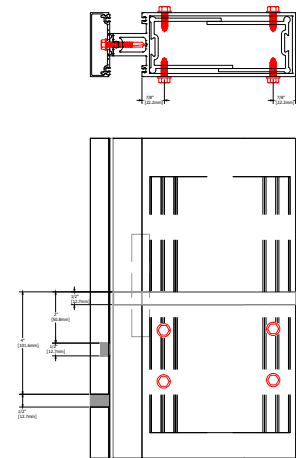

# 400CW 8.0" Sys Depth, 6.0" Back Mem Alum CT PP

TYPICAL ELEVATION

HORIZONTAL DETAILS

VERTICAL DETAILS

Standard Details  
1/5 scale

TYPICAL ELEVATION

VERTICAL DETAILS

SPLICE DETAILS

VERTICAL DETAILS

TYPICAL ELEVATION

ANCHOR DETAILS