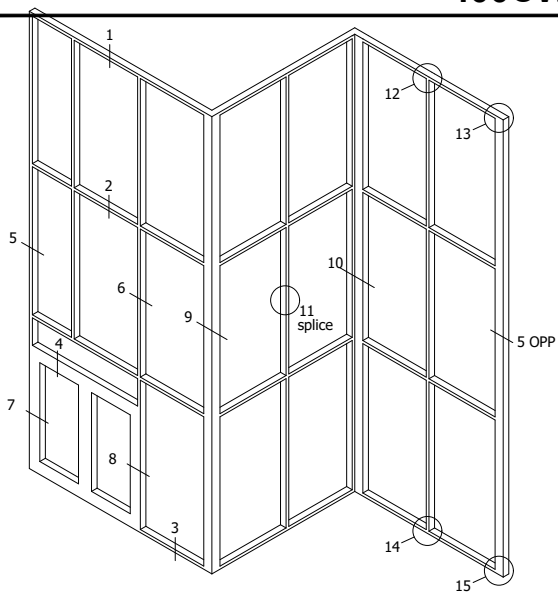

# 400CW 8.0" Sys Depth, 6.0" Back Mem Alum CT PP

TYPICAL ELEVATION

HORIZONTAL DETAILS

VERTICAL DETAILS

Standard Details  
1/5 scale

TYPICAL ELEVATION

VERTICAL DETAILS

SPLICE DETAILS

VERTICAL DETAILS

TYPICAL ELEVATION

ANCHOR DETAILS