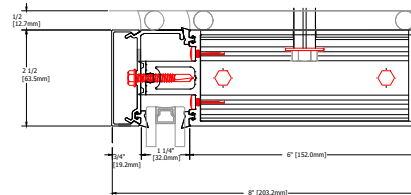

# 400CW 8.0" Sys Depth, 6.0" Back Mem Alum CT PP

TYPICAL ELEVATION

HORIZONTAL DETAILS

VERTICAL DETAILS

Standard Details  
1/5 scale

TYPICAL ELEVATION

VERTICAL DETAILS

SPLICE DETAILS

VERTICAL DETAILS

TYPICAL ELEVATION

ANCHOR DETAILS