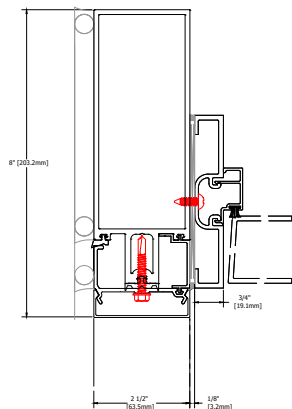

# 400CW 8.0" Sys Depth, 6.0" Back Mem Alum CT PP

TYPICAL ELEVATION

HORIZONTAL DETAILS

VERTICAL DETAILS

Standard Details  
1/5 scale

TYPICAL ELEVATION

VERTICAL DETAILS

SPLICE DETAILS

VERTICAL DETAILS

TYPICAL ELEVATION

ANCHOR DETAILS