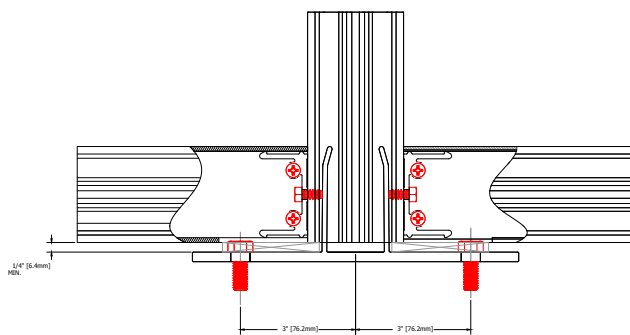

# 400CW 8.0" Sys Depth, 6.0" Back Mem Alum CT PP

TYPICAL ELEVATION

HORIZONTAL DETAILS

VERTICAL DETAILS

Standard Details  
1/5 scale

TYPICAL ELEVATION

VERTICAL DETAILS

SPLICE DETAILS

VERTICAL DETAILS

TYPICAL ELEVATION

ANCHOR DETAILS