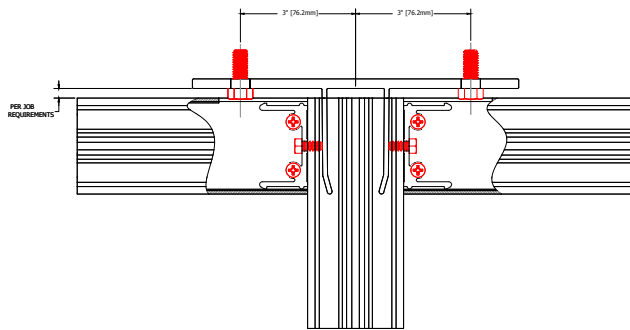

# 400CW 8.0" Sys Depth, 6.0" Back Mem Alum CT PP

TYPICAL ELEVATION

HORIZONTAL DETAILS

VERTICAL DETAILS

Standard Details  
1/5 scale

TYPICAL ELEVATION

VERTICAL DETAILS

SPLICE DETAILS

VERTICAL DETAILS

TYPICAL ELEVATION

ANCHOR DETAILS