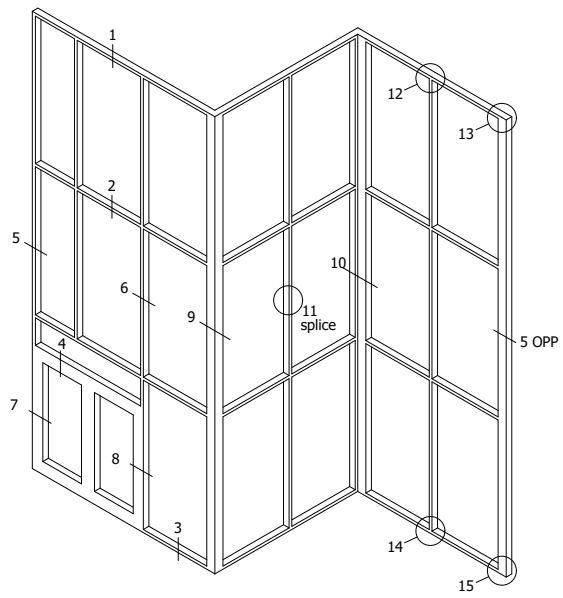

# 400CW 8.0" Sys Depth, 6.0" Back Mem Alum CT PP

TYPICAL ELEVATION

HORIZONTAL DETAILS

VERTICAL DETAILS

Standard Details  
1/5 scale

TYPICAL ELEVATION

VERTICAL DETAILS

SPLICE DETAILS

VERTICAL DETAILS

TYPICAL ELEVATION

ANCHOR DETAILS