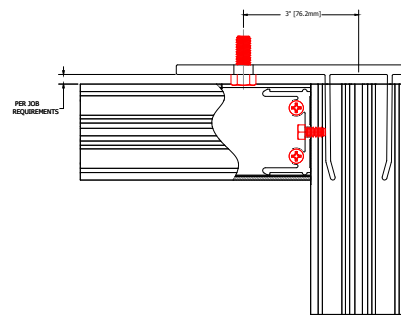

# 400CW 8.0" Sys Depth, 6.0" Back Mem Alum CT PP

TYPICAL ELEVATION

HORIZONTAL DETAILS

VERTICAL DETAILS

Standard Details  
1/5 scale

TYPICAL ELEVATION

VERTICAL DETAILS

SPLICE DETAILS

VERTICAL DETAILS

TYPICAL ELEVATION

ANCHOR DETAILS