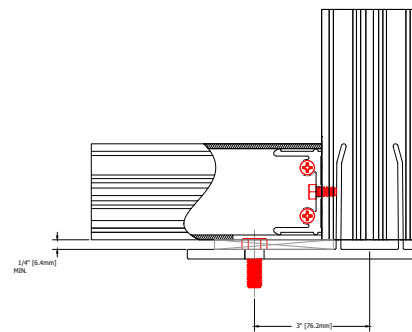

# 400CW 8.0" Sys Depth, 6.0" Back Mem Alum CT PP

TYPICAL ELEVATION

HORIZONTAL DETAILS

VERTICAL DETAILS

Standard Details  
1/5 scale

TYPICAL ELEVATION

VERTICAL DETAILS

SPLICE DETAILS

VERTICAL DETAILS

TYPICAL ELEVATION

ANCHOR DETAILS