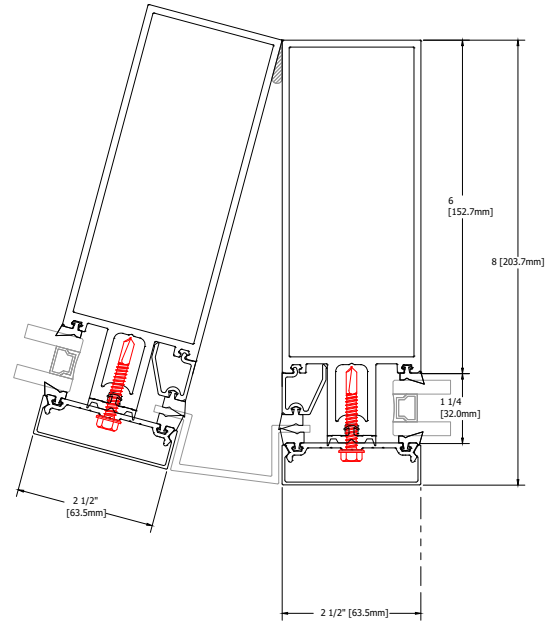

# 400CW 8.0" Sys Depth, 6.0" Back Mem Alum CT PP

TYPICAL ELEVATION

HORIZONTAL DETAILS

VERTICAL DETAILS

Standard Details  
1/5 scale

TYPICAL ELEVATION

VERTICAL DETAILS

SPLICE DETAILS

VERTICAL DETAILS

TYPICAL ELEVATION

ANCHOR DETAILS