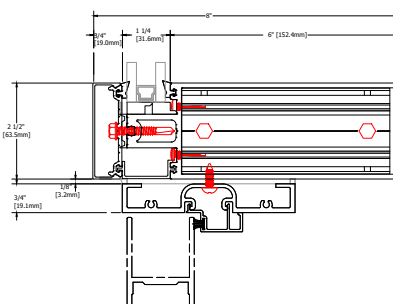

# 400CW 8.0" Sys Depth, 6.0" Back Mem Alum CT PP

TYPICAL ELEVATION

HORIZONTAL DETAILS

VERTICAL DETAILS

Standard Details  
1/5 scale

TYPICAL ELEVATION

VERTICAL DETAILS

SPLICE DETAILS

VERTICAL DETAILS

TYPICAL ELEVATION

ANCHOR DETAILS