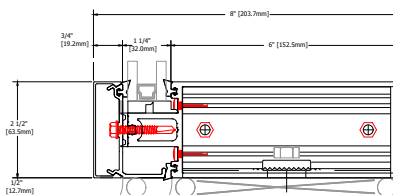

# 400CW 8.0" Sys Depth, 6.0" Back Mem Alum CT PP

TYPICAL ELEVATION

HORIZONTAL DETAILS

VERTICAL DETAILS

Standard Details  
1/5 scale

TYPICAL ELEVATION

VERTICAL DETAILS

SPLICE DETAILS

VERTICAL DETAILS

TYPICAL ELEVATION

ANCHOR DETAILS