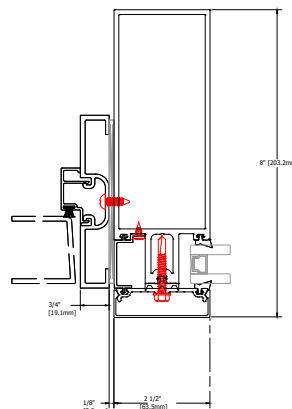

# 400CW 8.0" Sys Depth, 6.0" Back Mem Alum CT PP

TYPICAL ELEVATION

HORIZONTAL DETAILS

VERTICAL DETAILS

Standard Details  
1/5 scale

TYPICAL ELEVATION

VERTICAL DETAILS

SPLICE DETAILS

VERTICAL DETAILS

TYPICAL ELEVATION

ANCHOR DETAILS