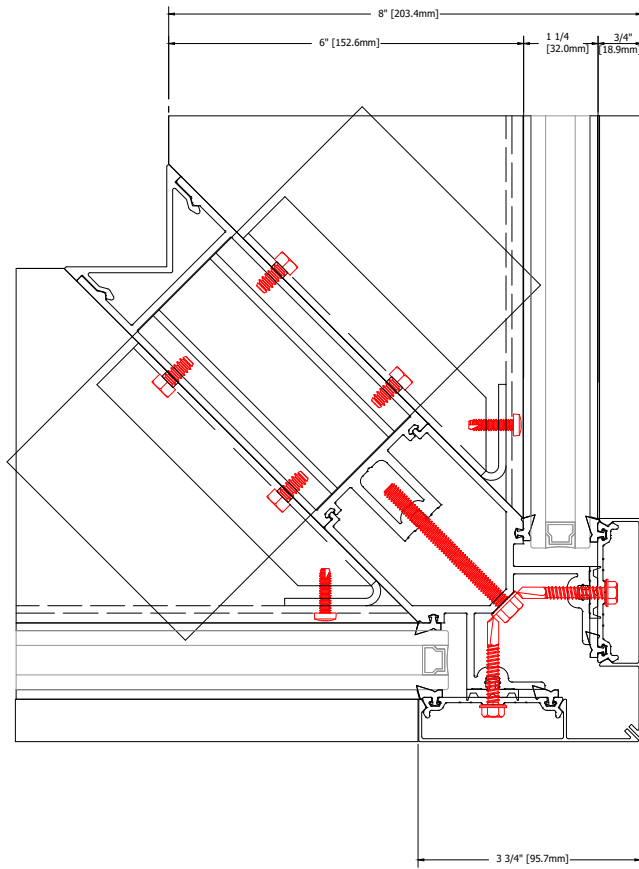

# 400CW 8.0" Sys Depth, 6.0" Back Mem Alum CT PP

TYPICAL ELEVATION

HORIZONTAL DETAILS

VERTICAL DETAILS

Standard Details  
1/5 scale

TYPICAL ELEVATION

VERTICAL DETAILS

SPLICE DETAILS

VERTICAL DETAILS

TYPICAL ELEVATION

ANCHOR DETAILS