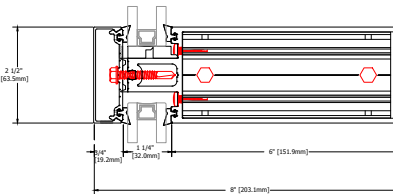

# 400CW 8.0" Sys Depth, 6.0" Back Mem Alum CT PP

TYPICAL ELEVATION

HORIZONTAL DETAILS

VERTICAL DETAILS

Standard Details  
1/5 scale

TYPICAL ELEVATION

VERTICAL DETAILS

SPLICE DETAILS

VERTICAL DETAILS

TYPICAL ELEVATION

ANCHOR DETAILS