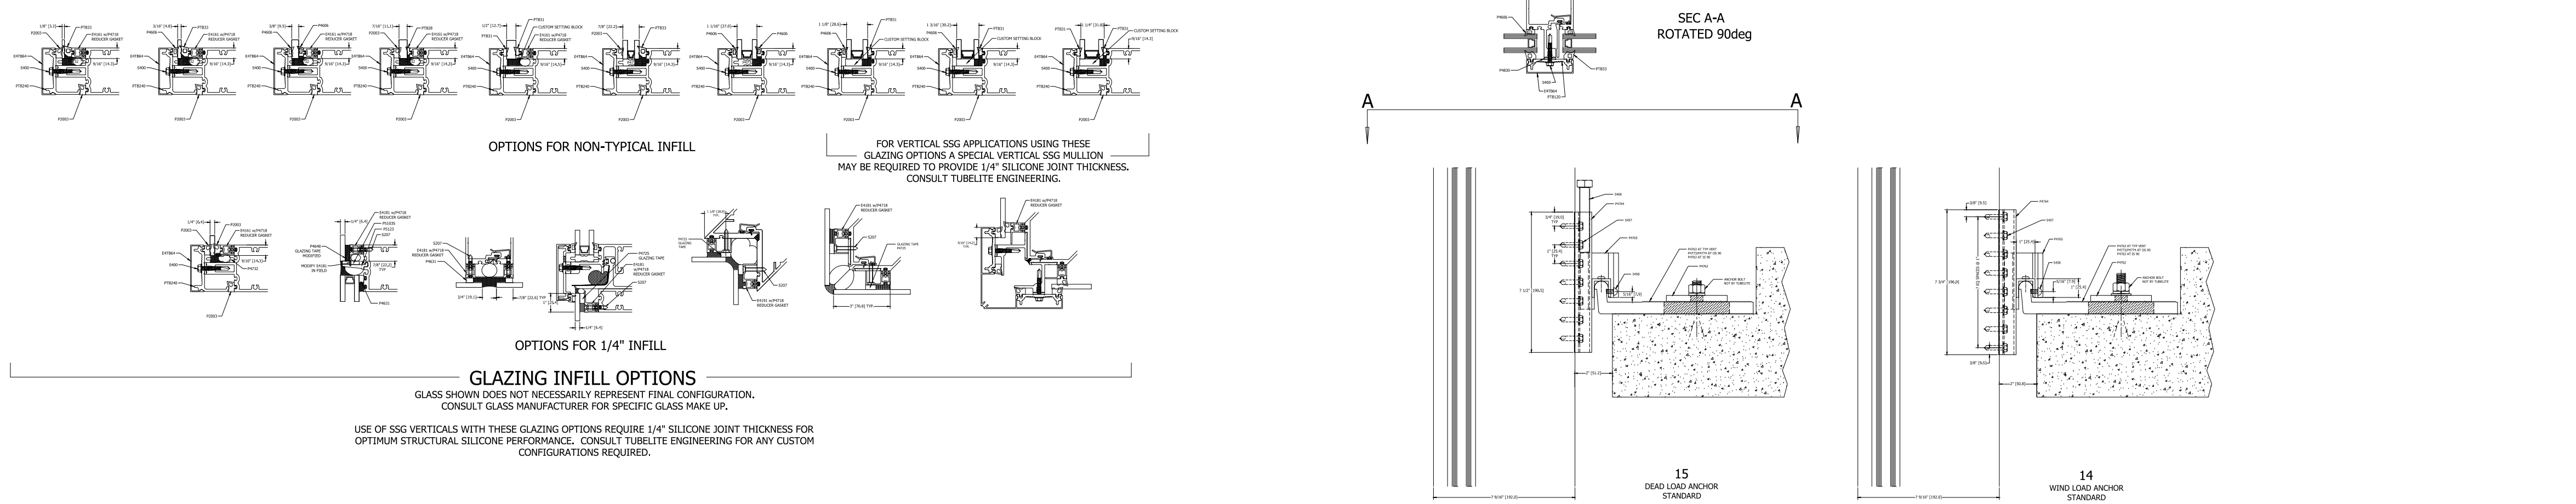

TYPICAL ELEVATION

400SS SHOP GLAZED CURTAIN WALL
 5-1/4" BACK MEMBER
 THERMAL PRESSURE PLATE

Last Revised: 4/23/2024