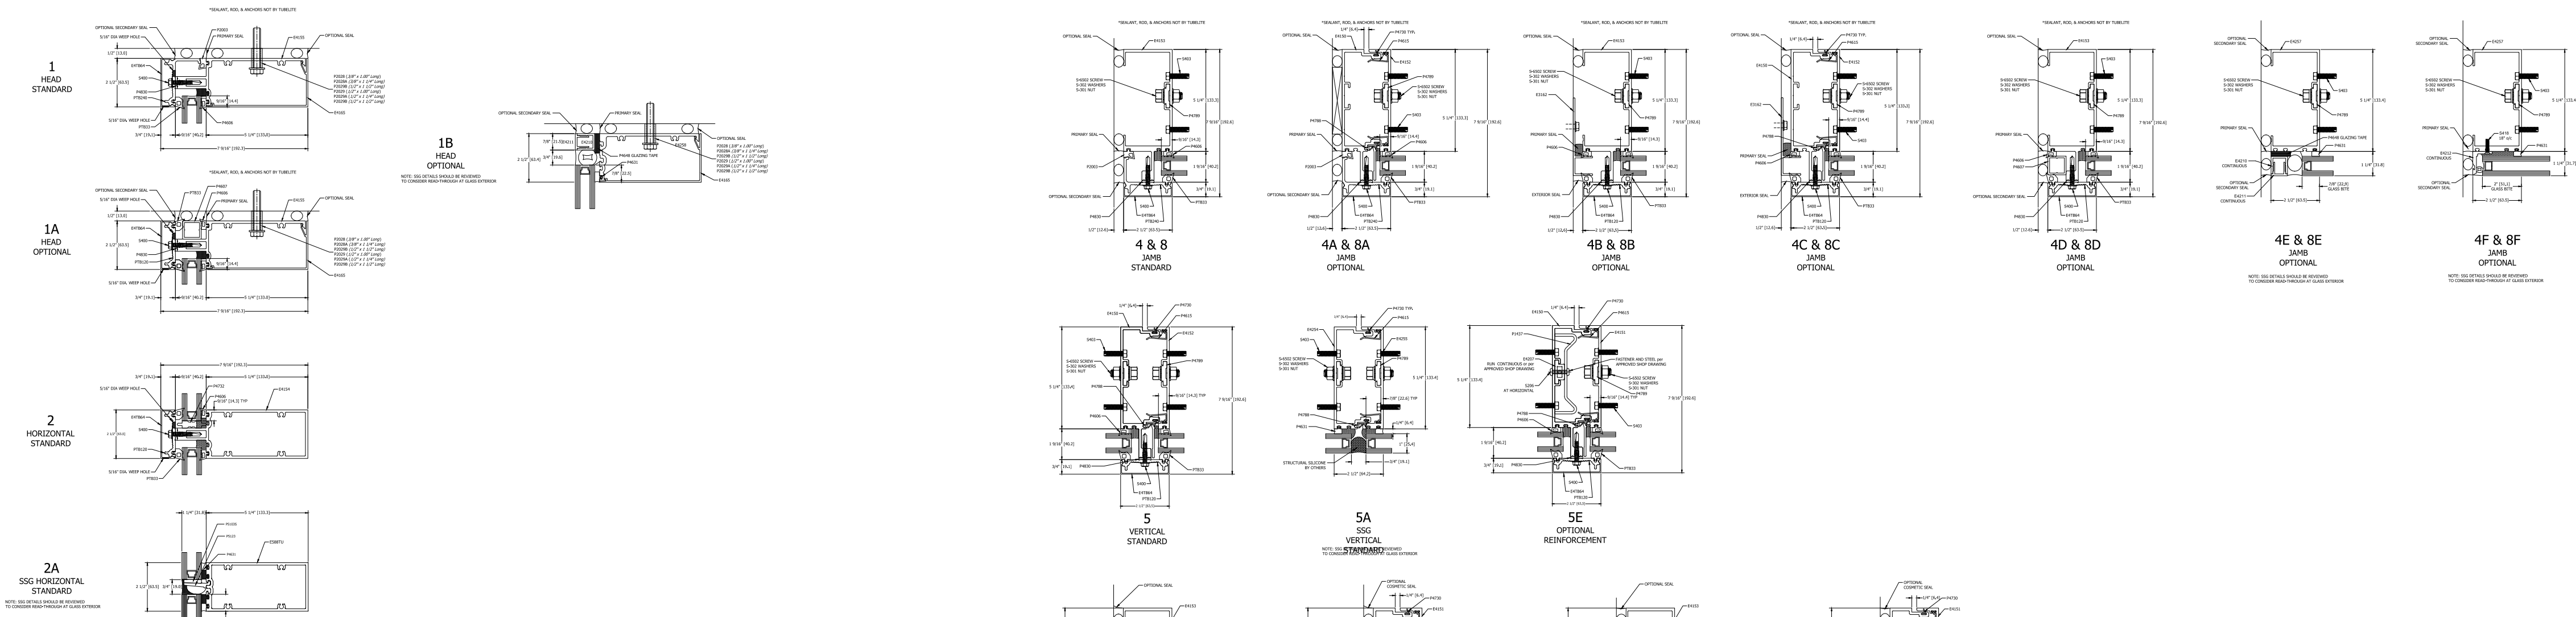

TYPICAL ELEVATION

400SS SHOP GLAZED CURTAIN WALL
 5-1/4" BACK MEMBER
 THERMAL PRESSURE PLATE

Last Revised: 4/23/2024